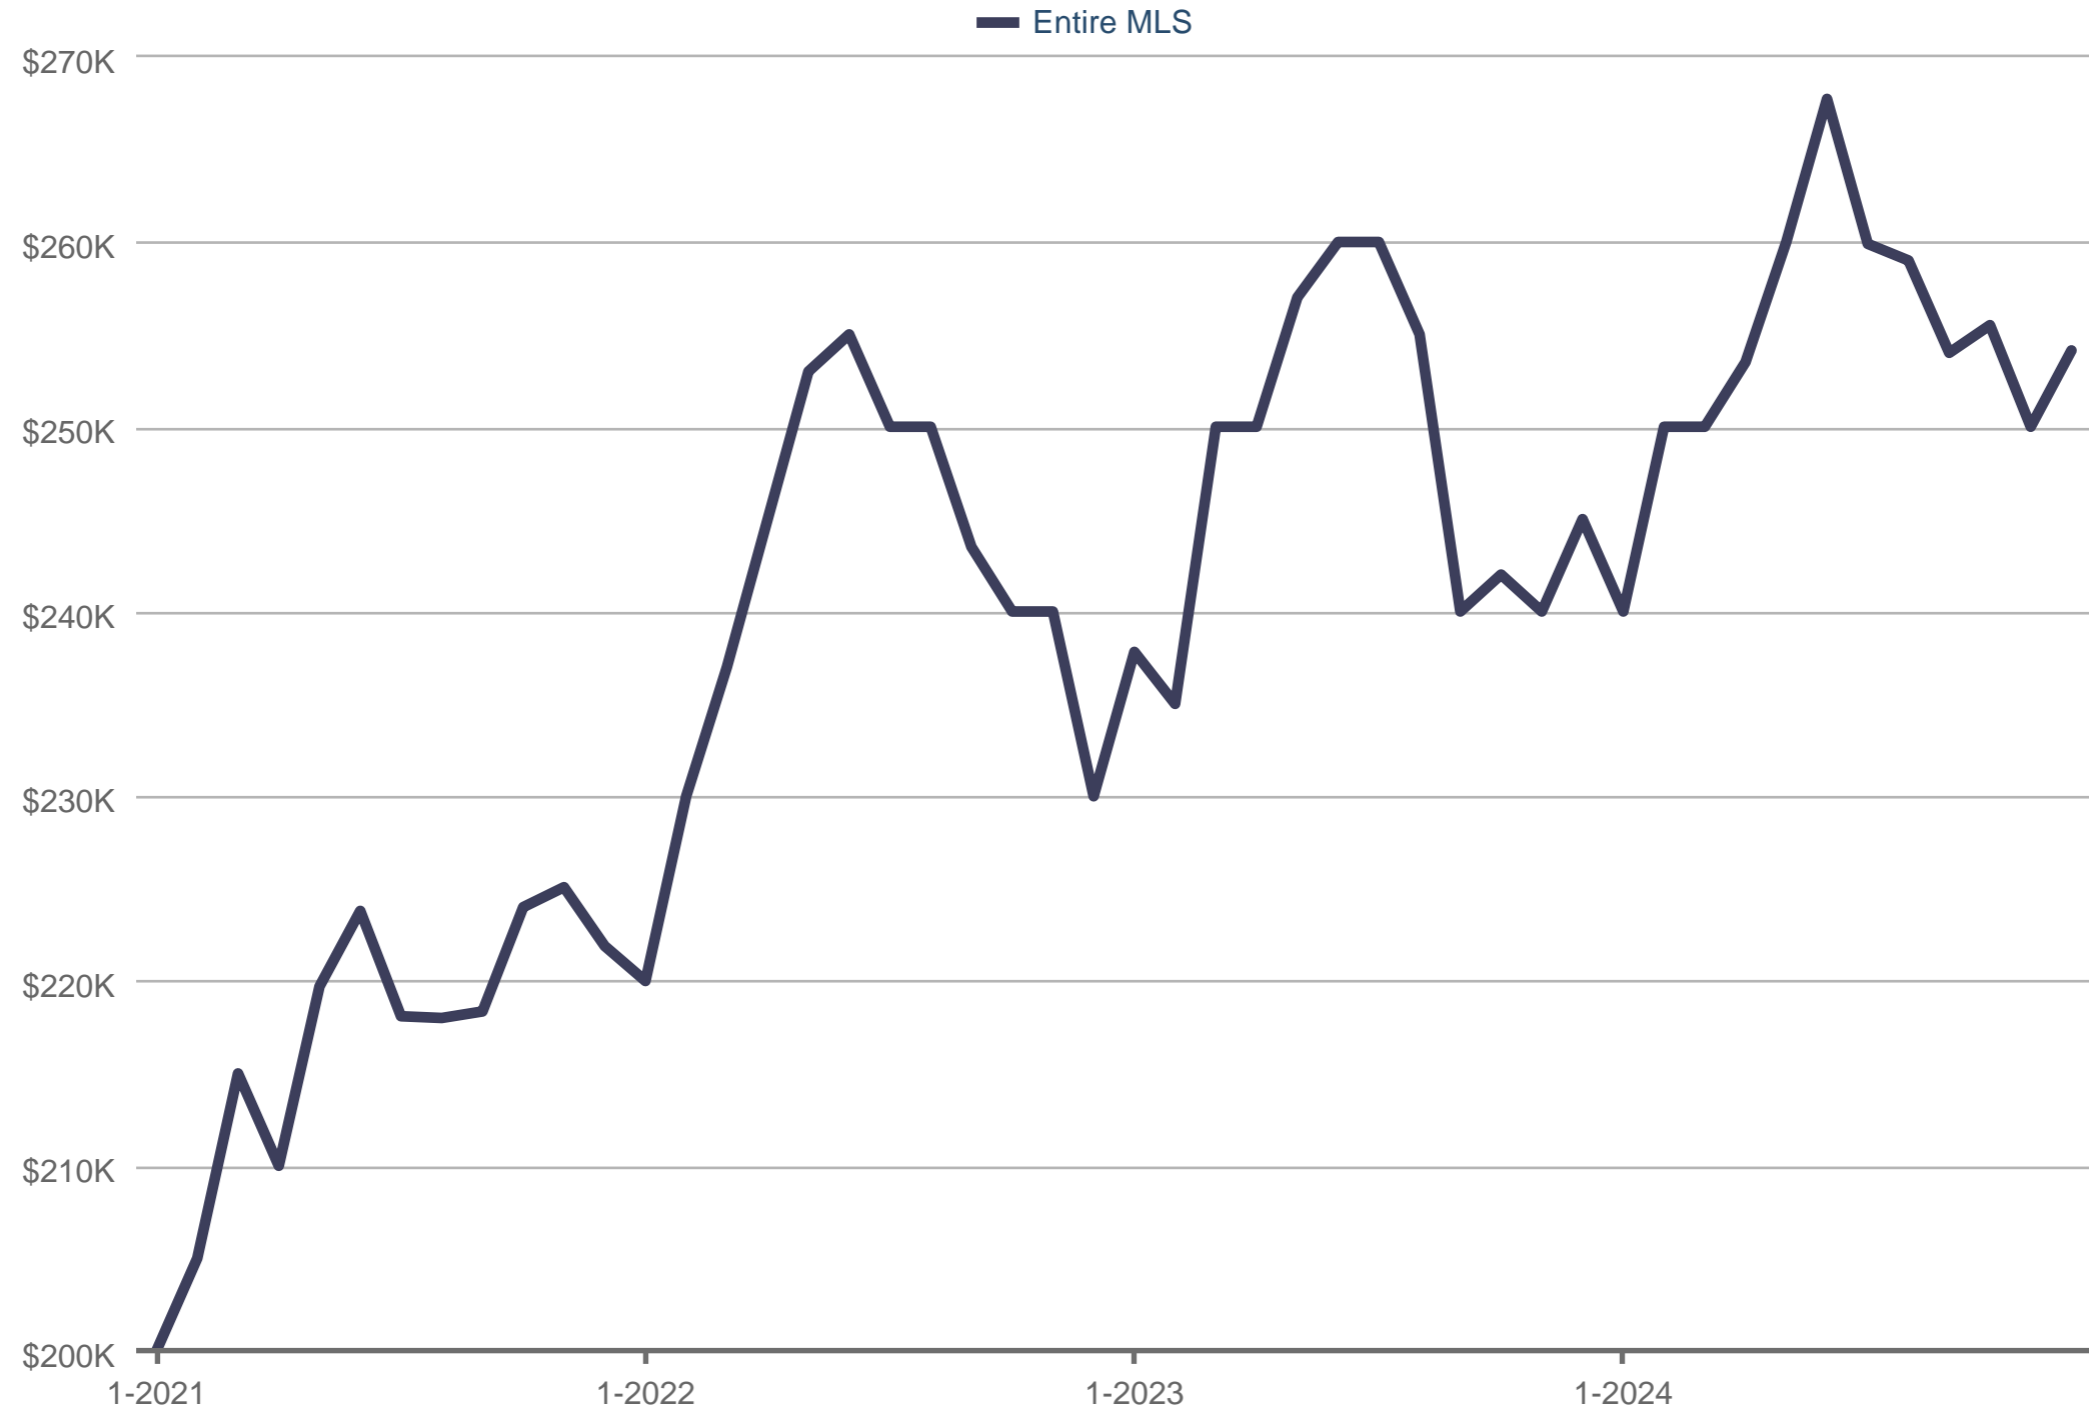

Median Sales Price

Entire MLS

Each data point is one month of activity. Data is from January 18, 2025.

All data from MLSOK. InfoSparks © 2025 ShowingTime Plus, LLC.