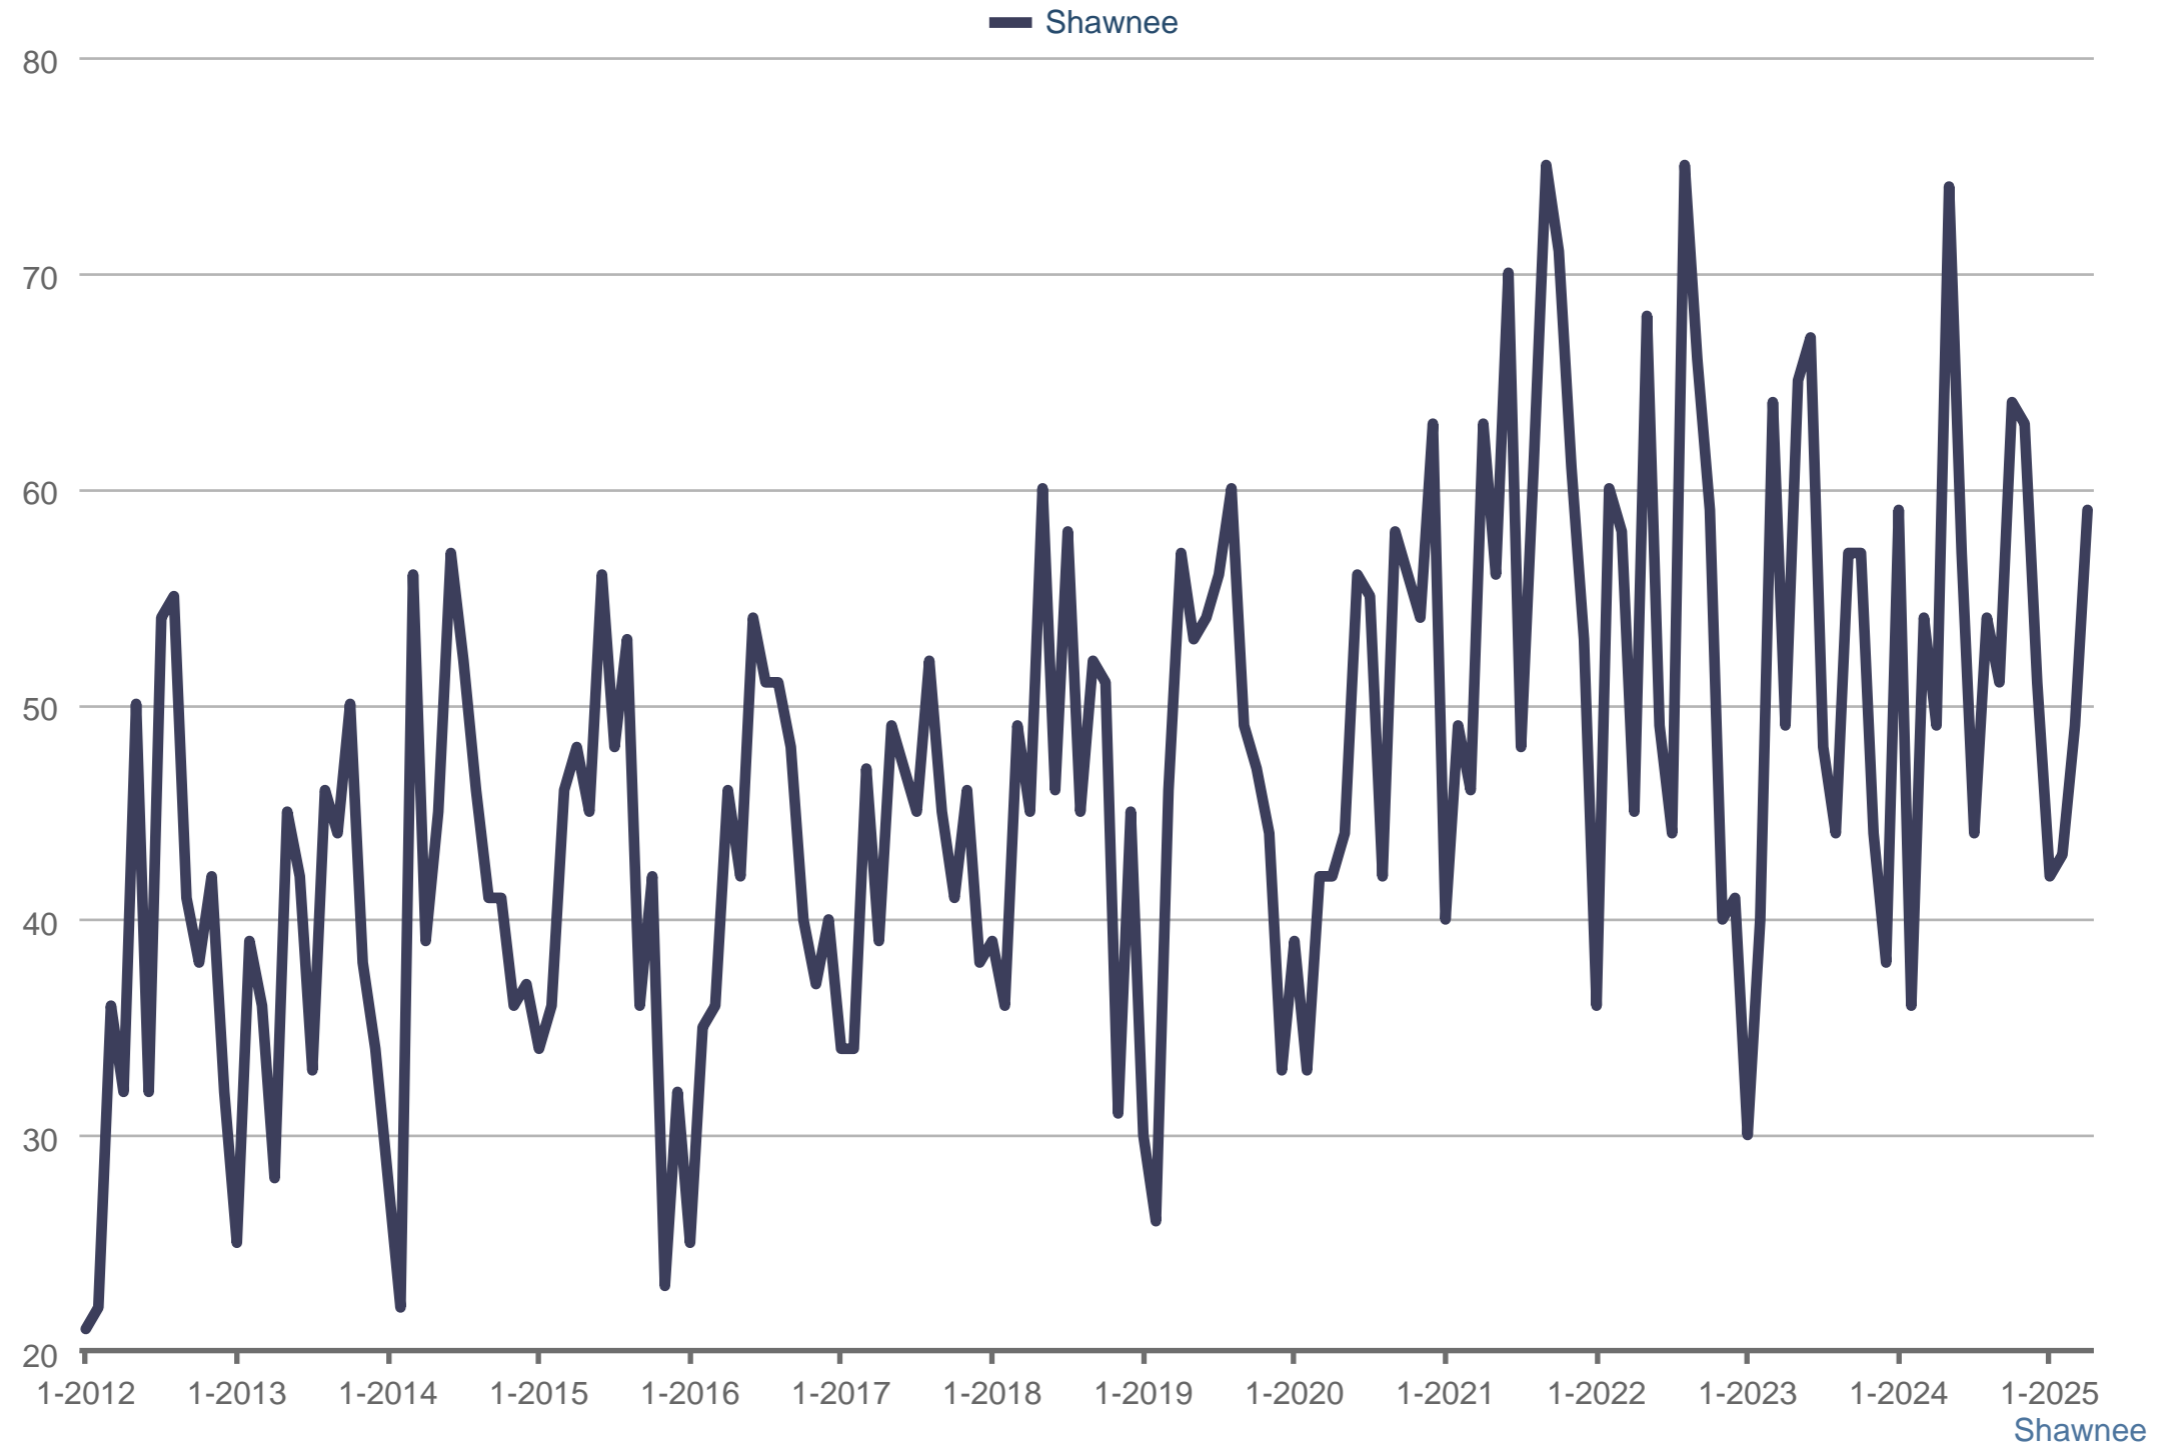

Steve Reese

ABR, CRS, e-PRO, GRI, SRS - NextHome Central Real Estate

Office: 405-585-6580
Steve@SoldonShawnee.com
SoldonShawnee.com

Closed Sales

Each data point is one month of activity. Data is from May 22, 2025.