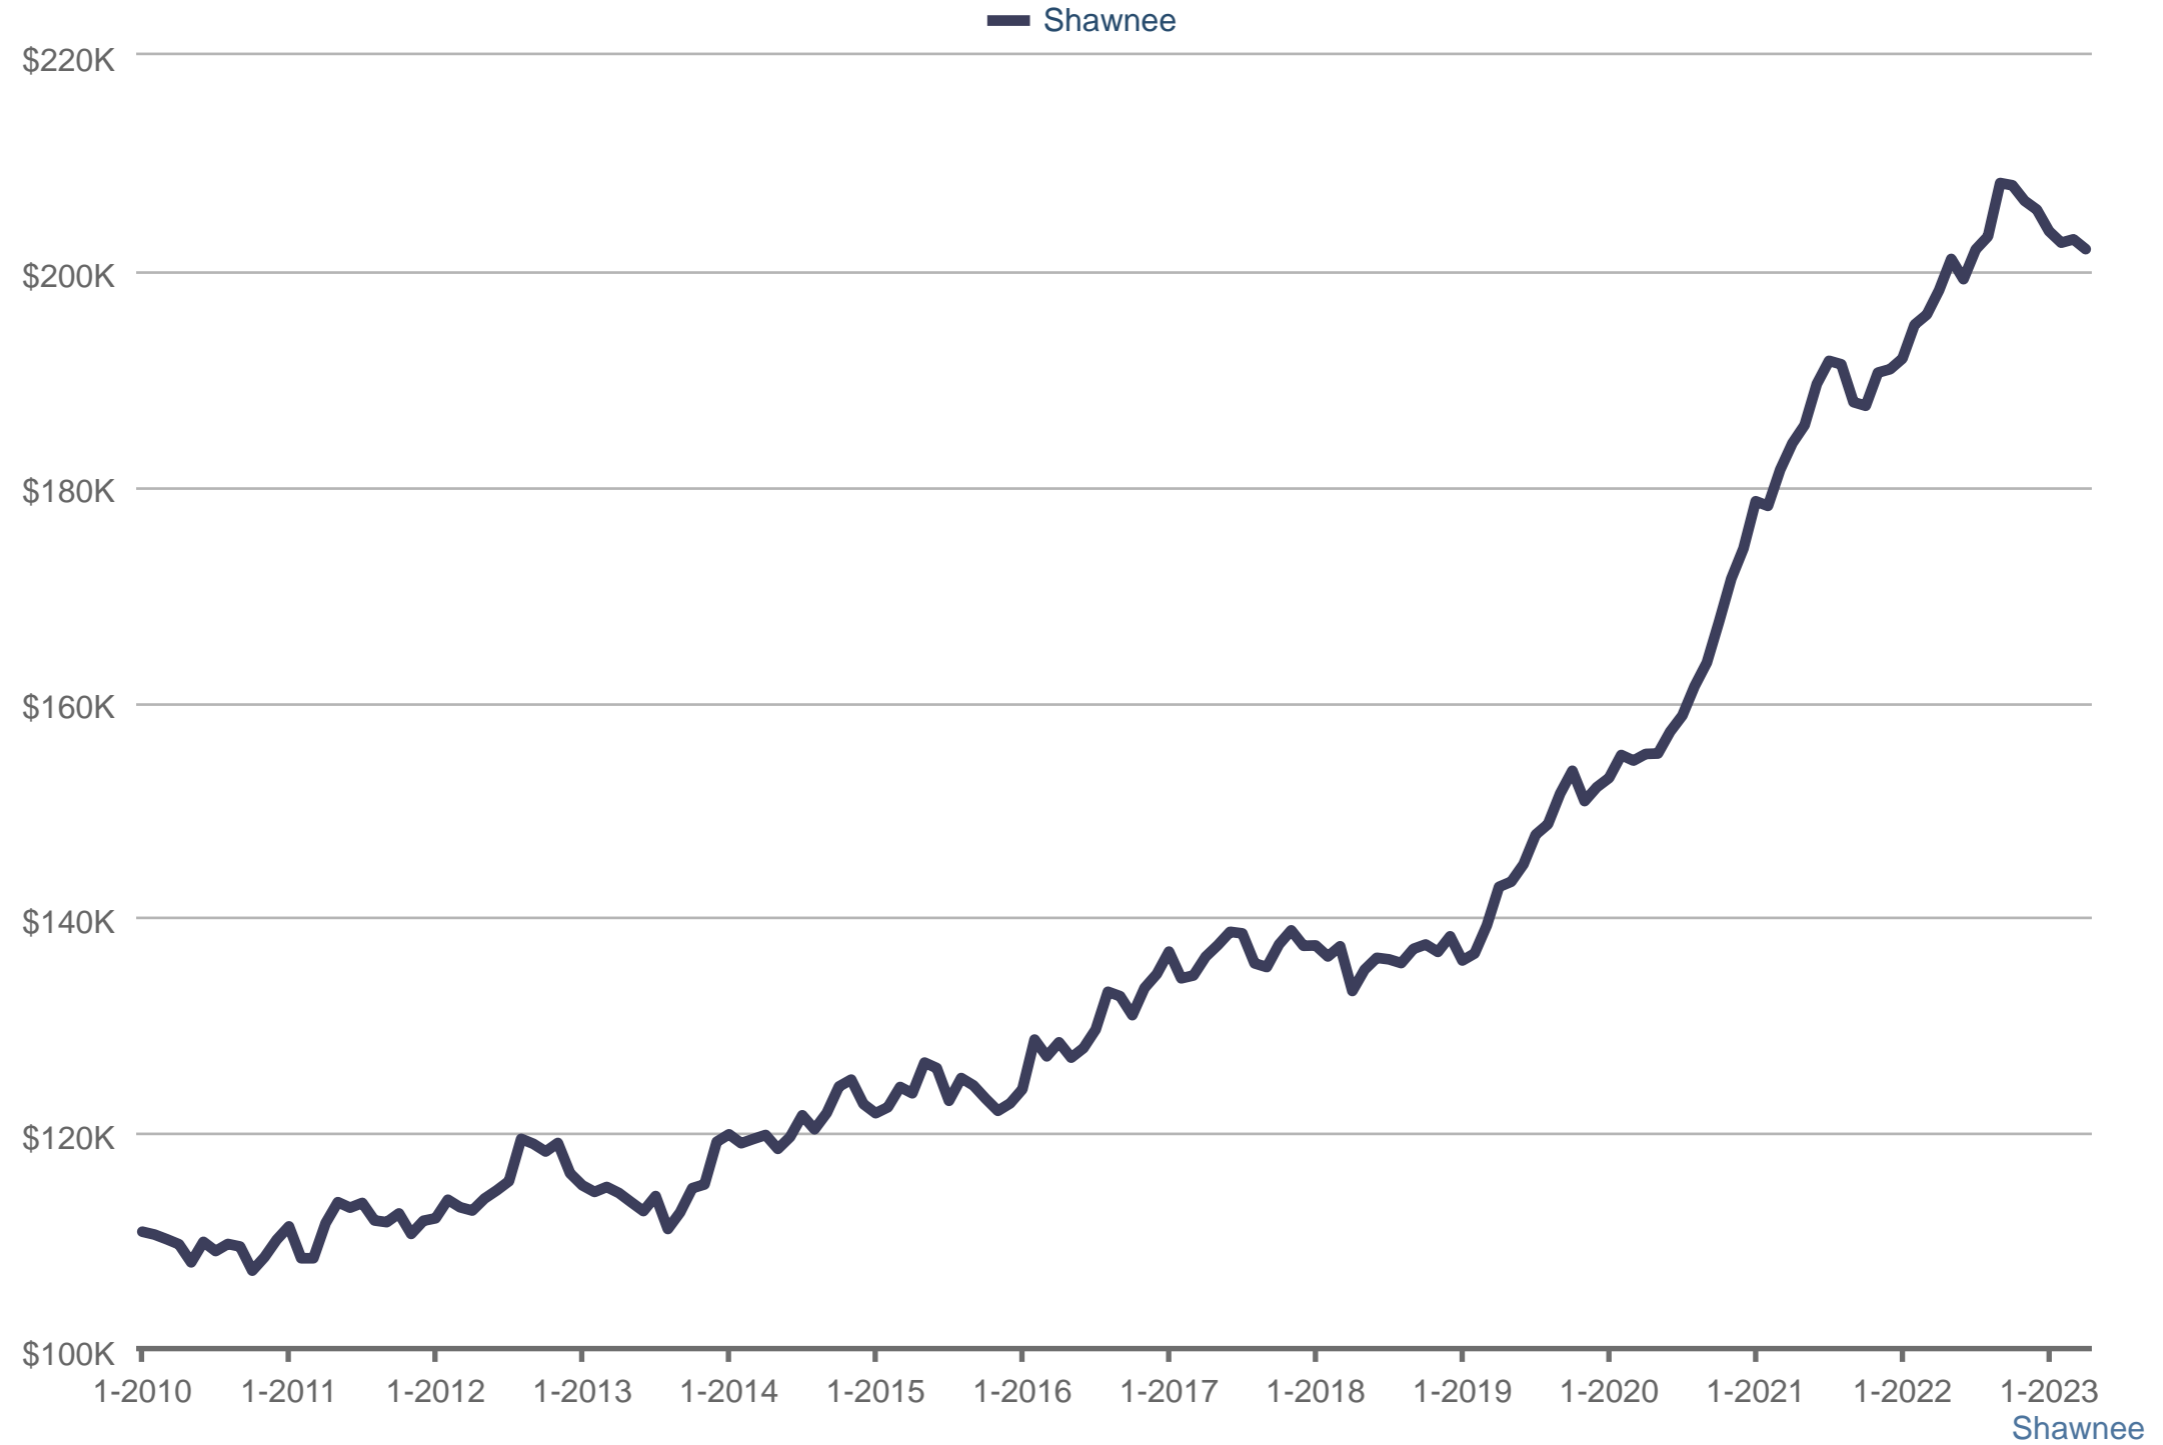

Steve Reese

ABR, CRS, e-PRO, GRI, SRS - NextHome Central Real Estate

Office: 405-585-6580
Steve@SoldonShawnee.com
SoldonShawnee.com

Average Sales Price

Each data point is 12 months of activity. Data is from May 29, 2023.