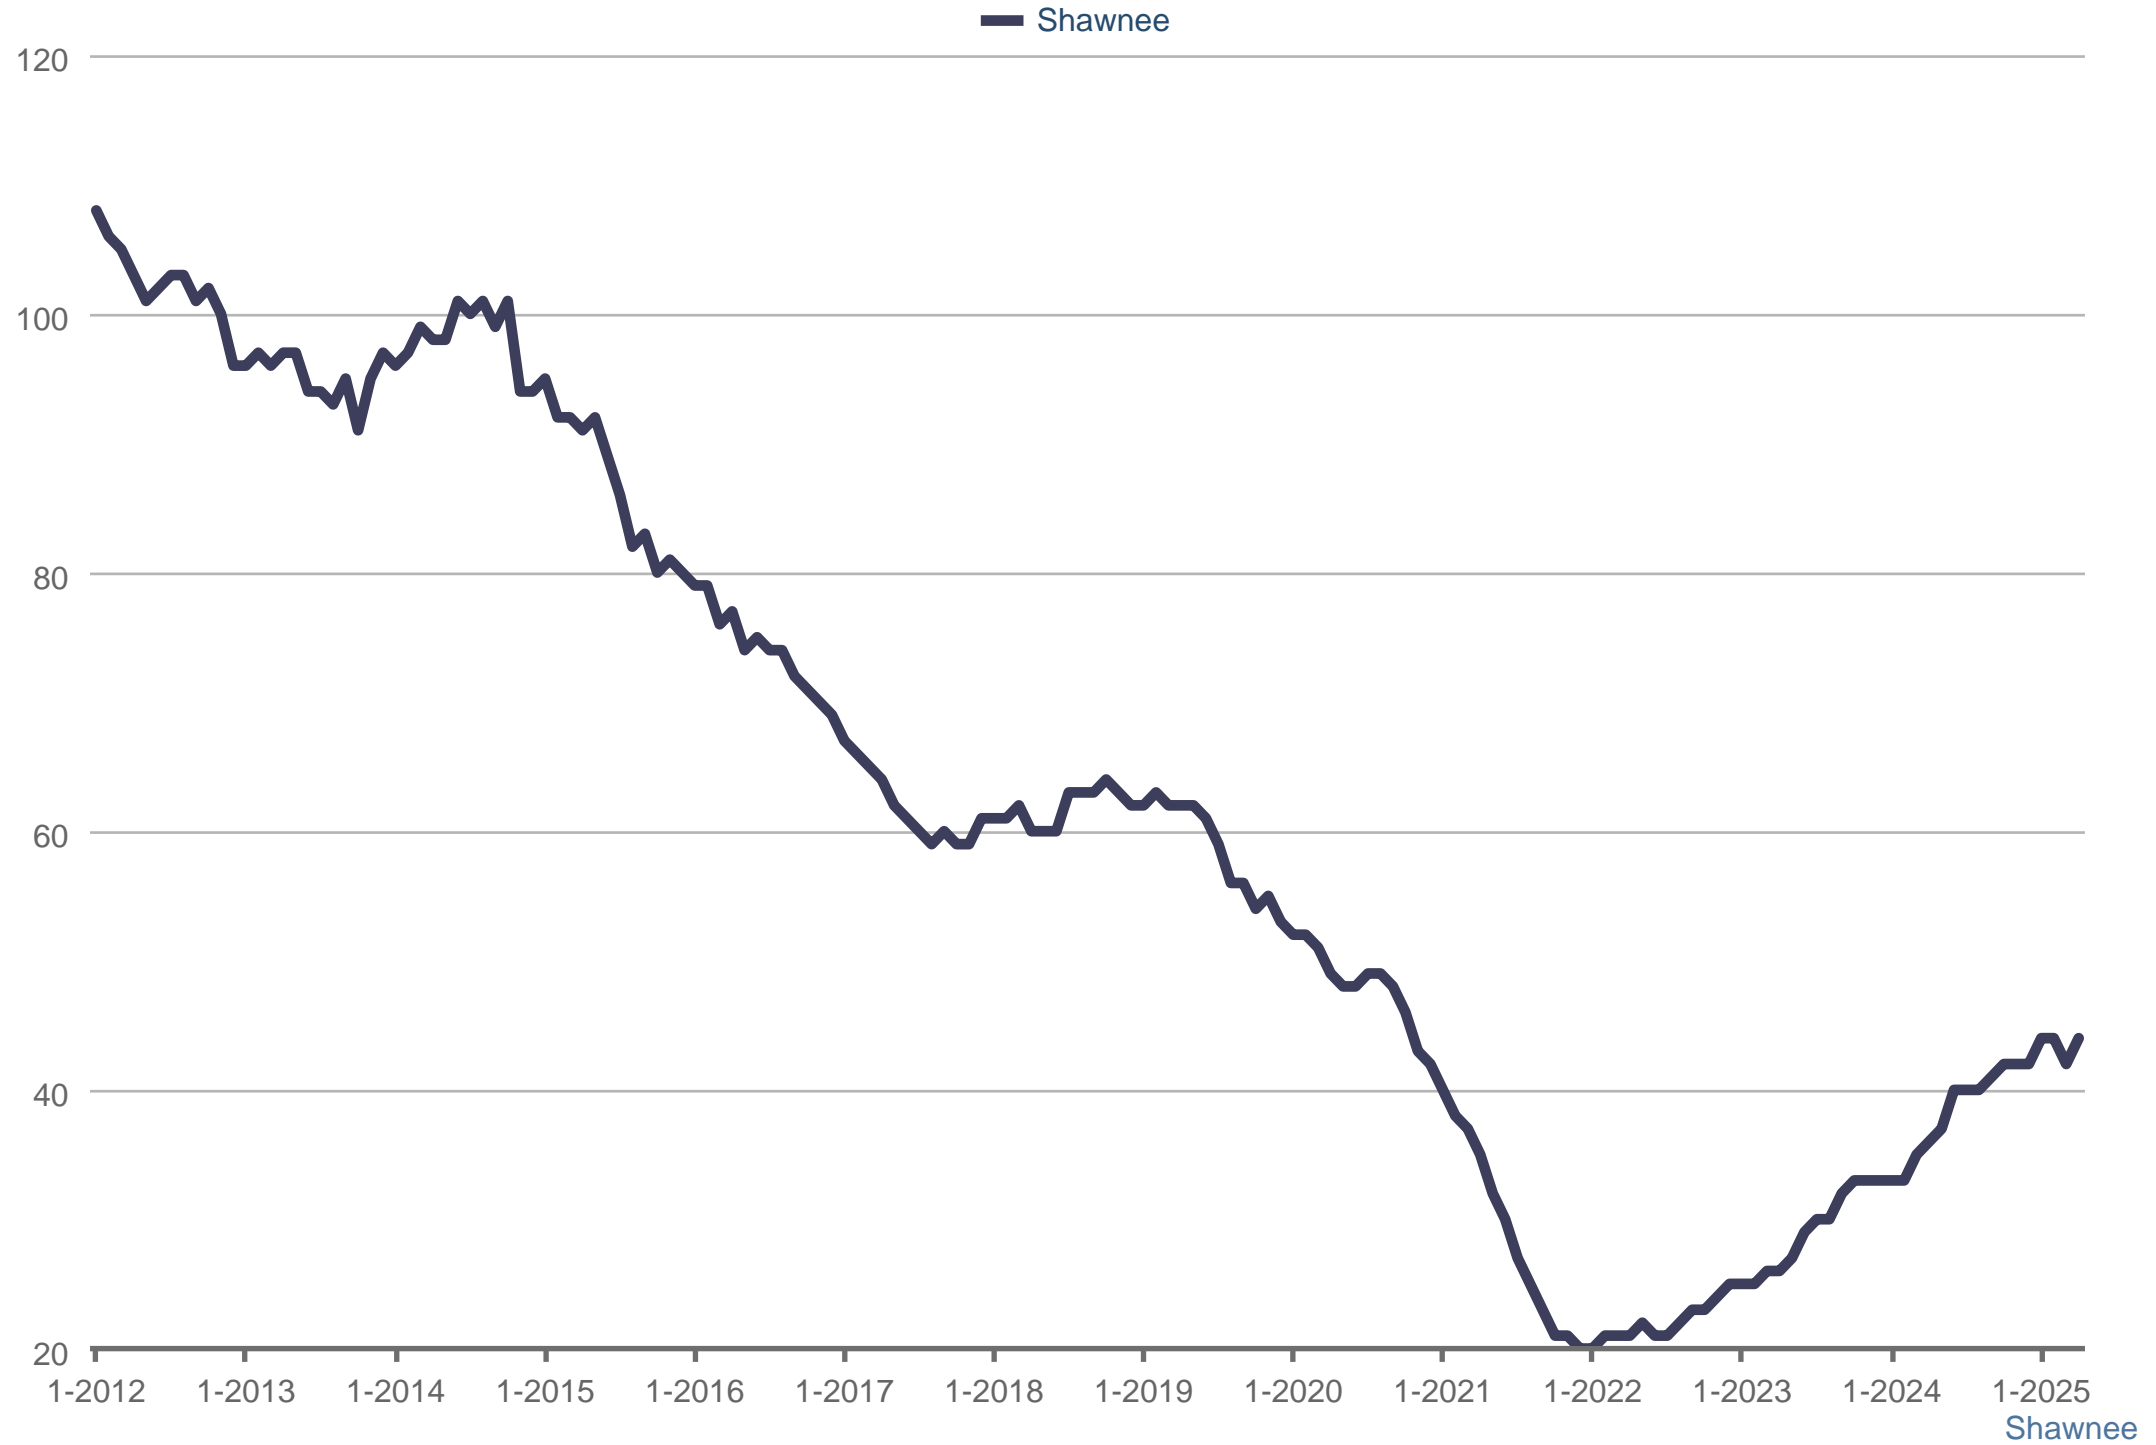

Steve Reese

ABR, CRS, e-PRO, GRI, SRS - NextHome Central Real Estate

Office: 405-585-6580
Steve@SoldonShawnee.com
SoldonShawnee.com

Average Days on Market

Each data point is 12 months of activity. Data is from May 22, 2025.