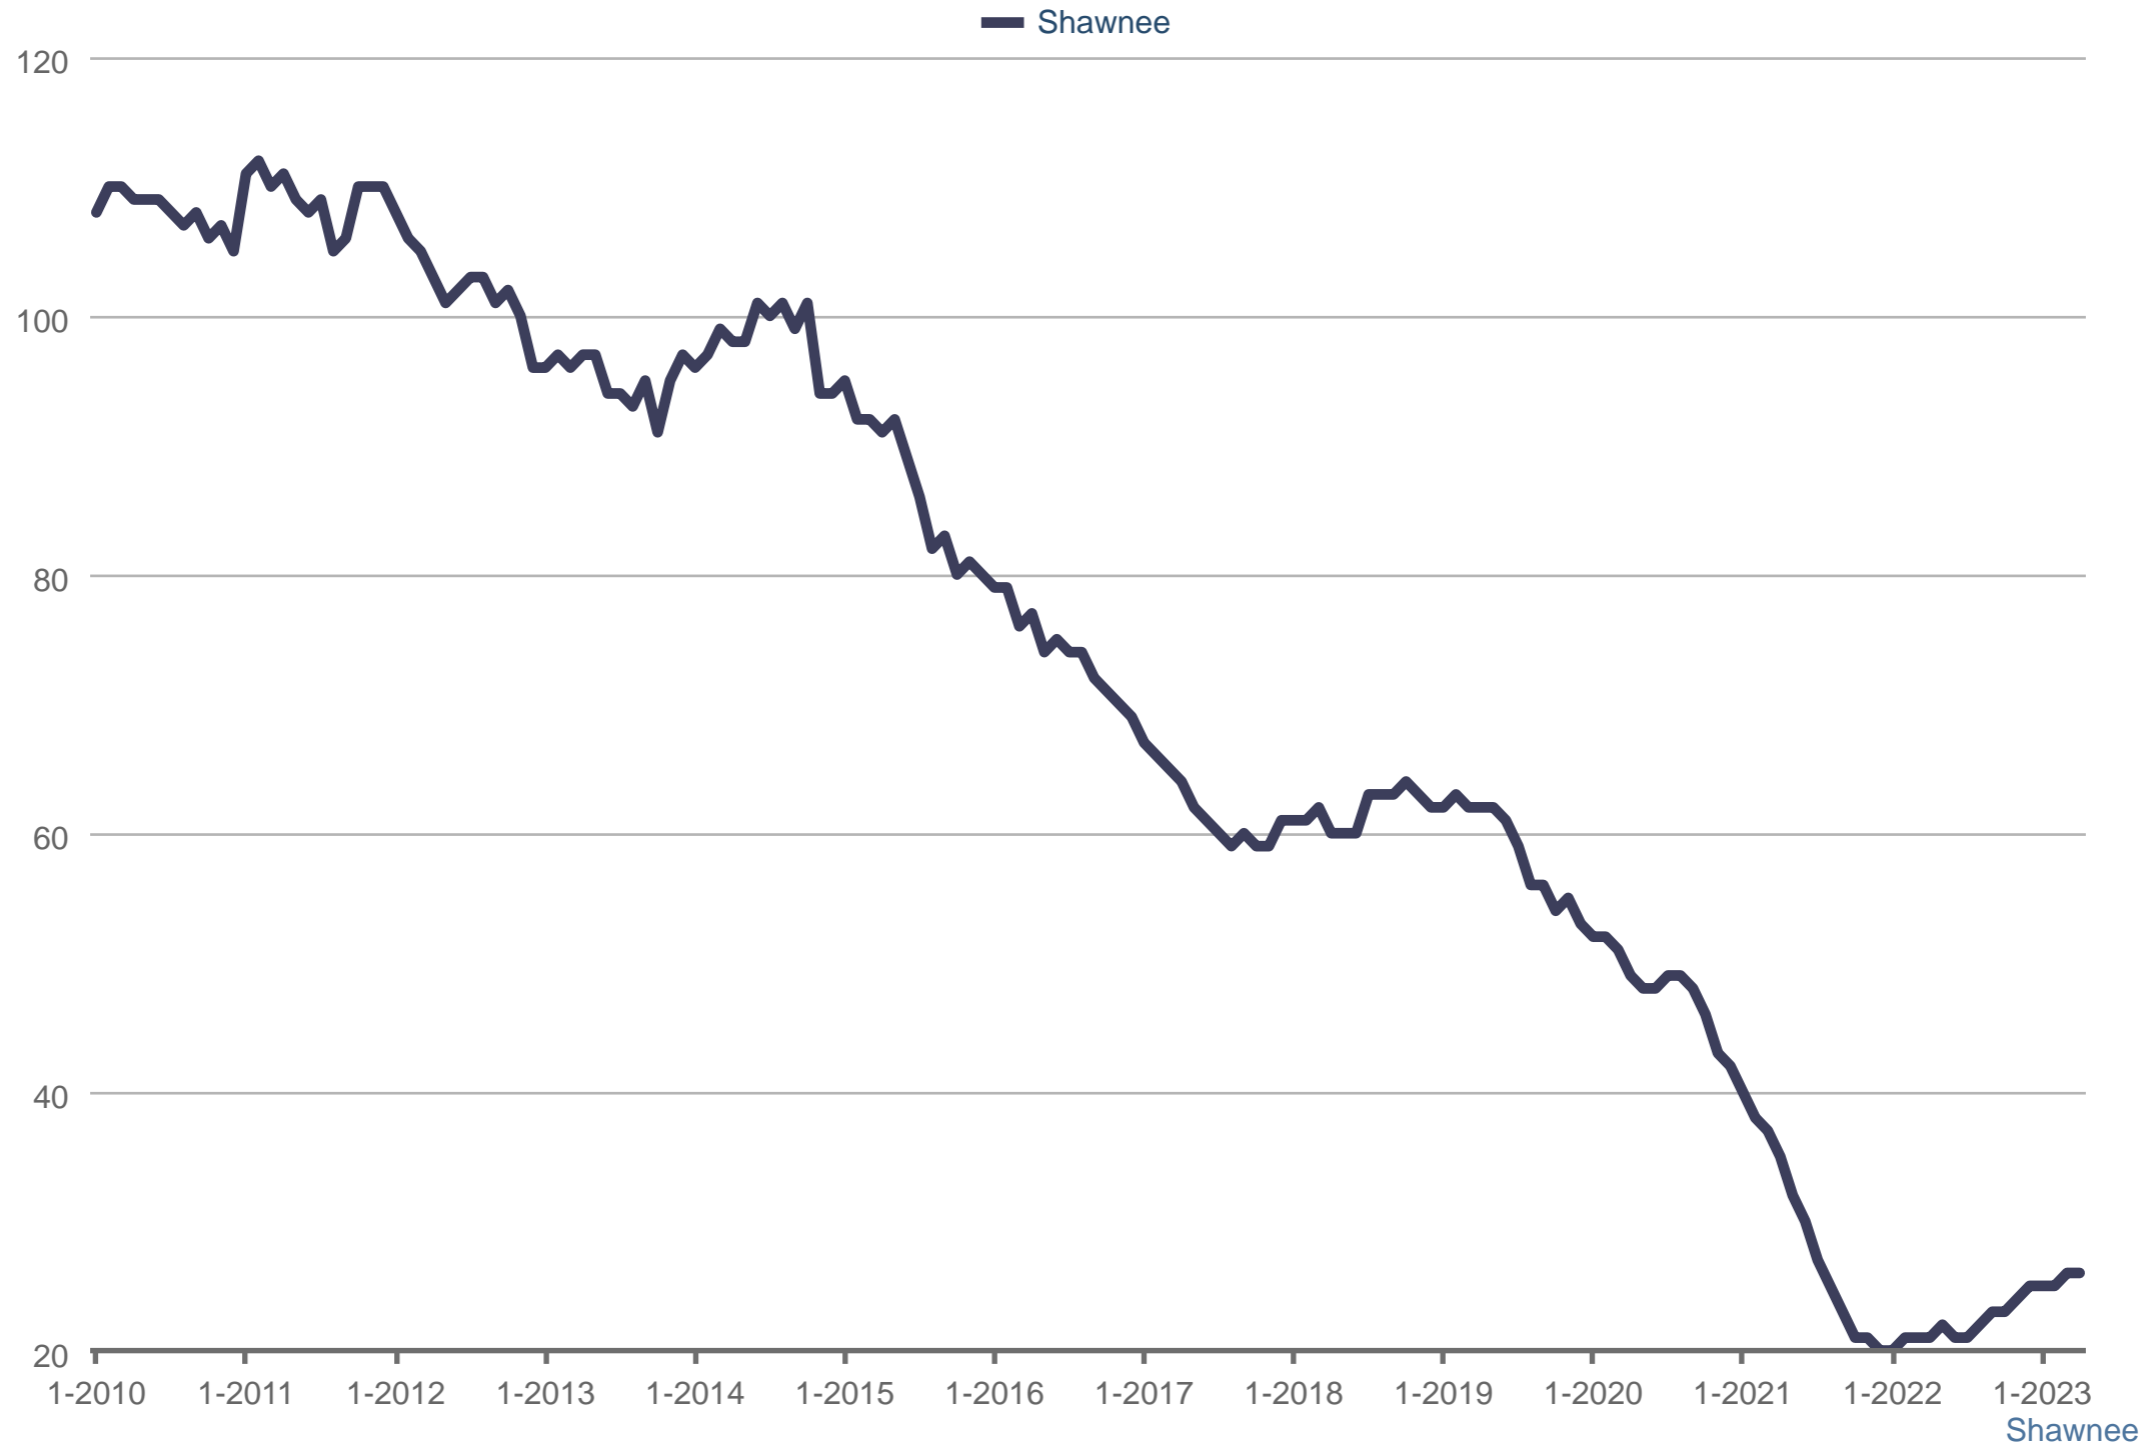

### Average Days on Market

Each data point is 12 months of activity. Data is from May 29, 2023.

All data from MLSOK. InfoSparks © 2023 ShowingTime.