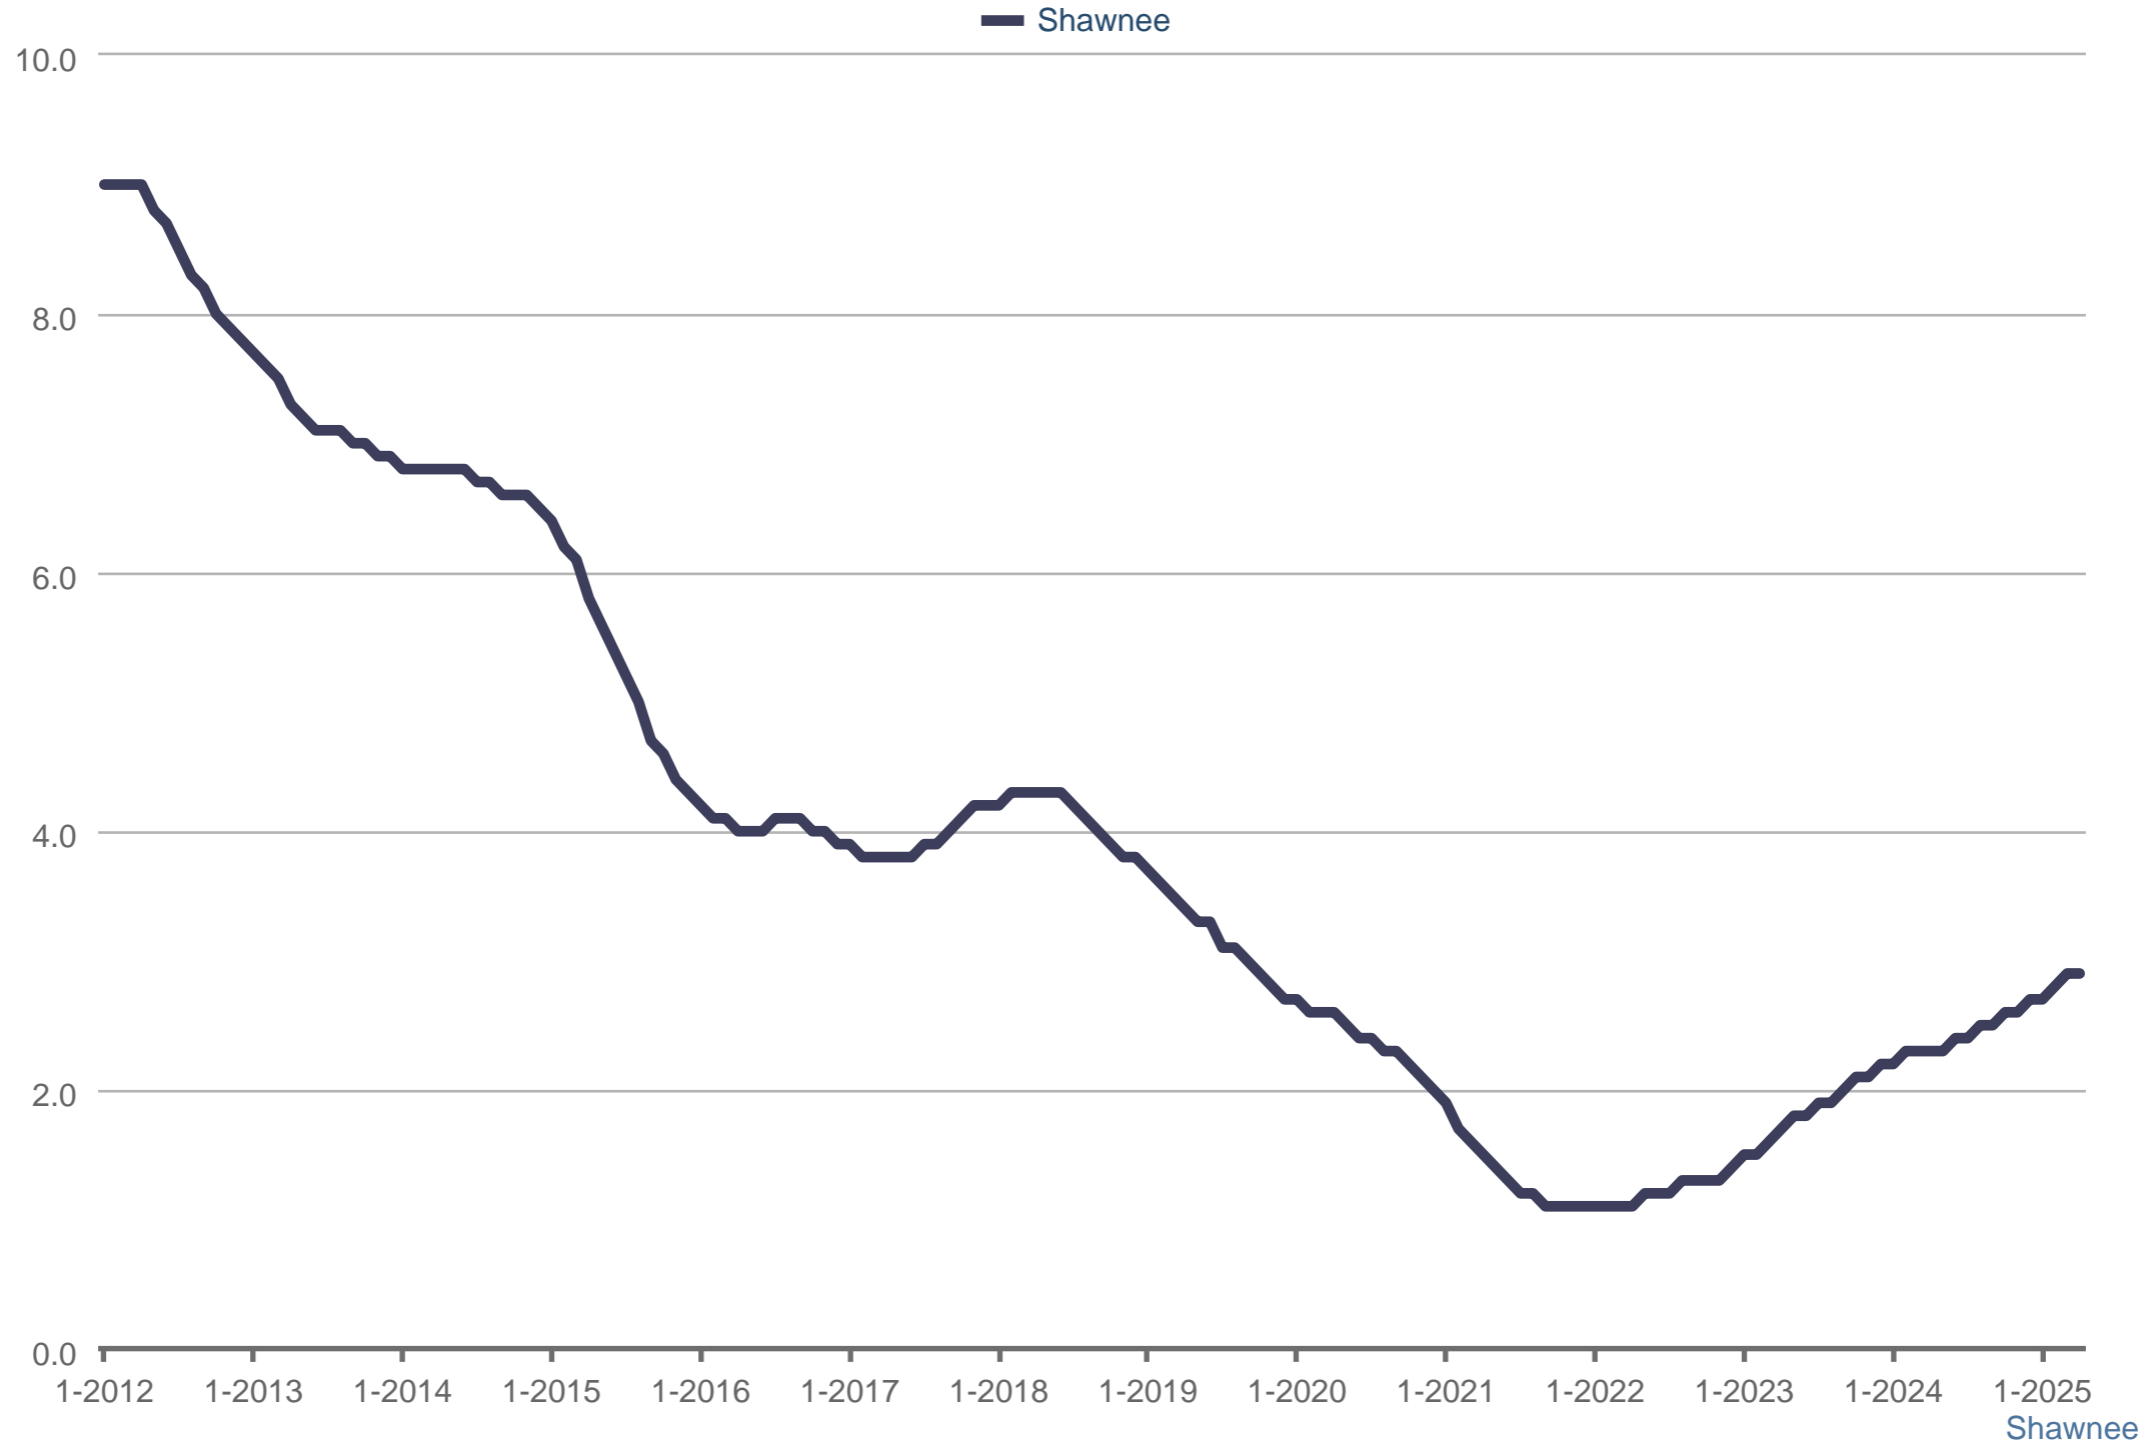

Steve Reese

ABR, CRS, e-PRO, GRI, SRS - NextHome Central Real Estate

Office: 405-585-6580

Steve@SoldonShawnee.com

SoldonShawnee.com

Months Supply of Homes for Sale

Each data point is 12 months of activity. Data is from May 22, 2025.