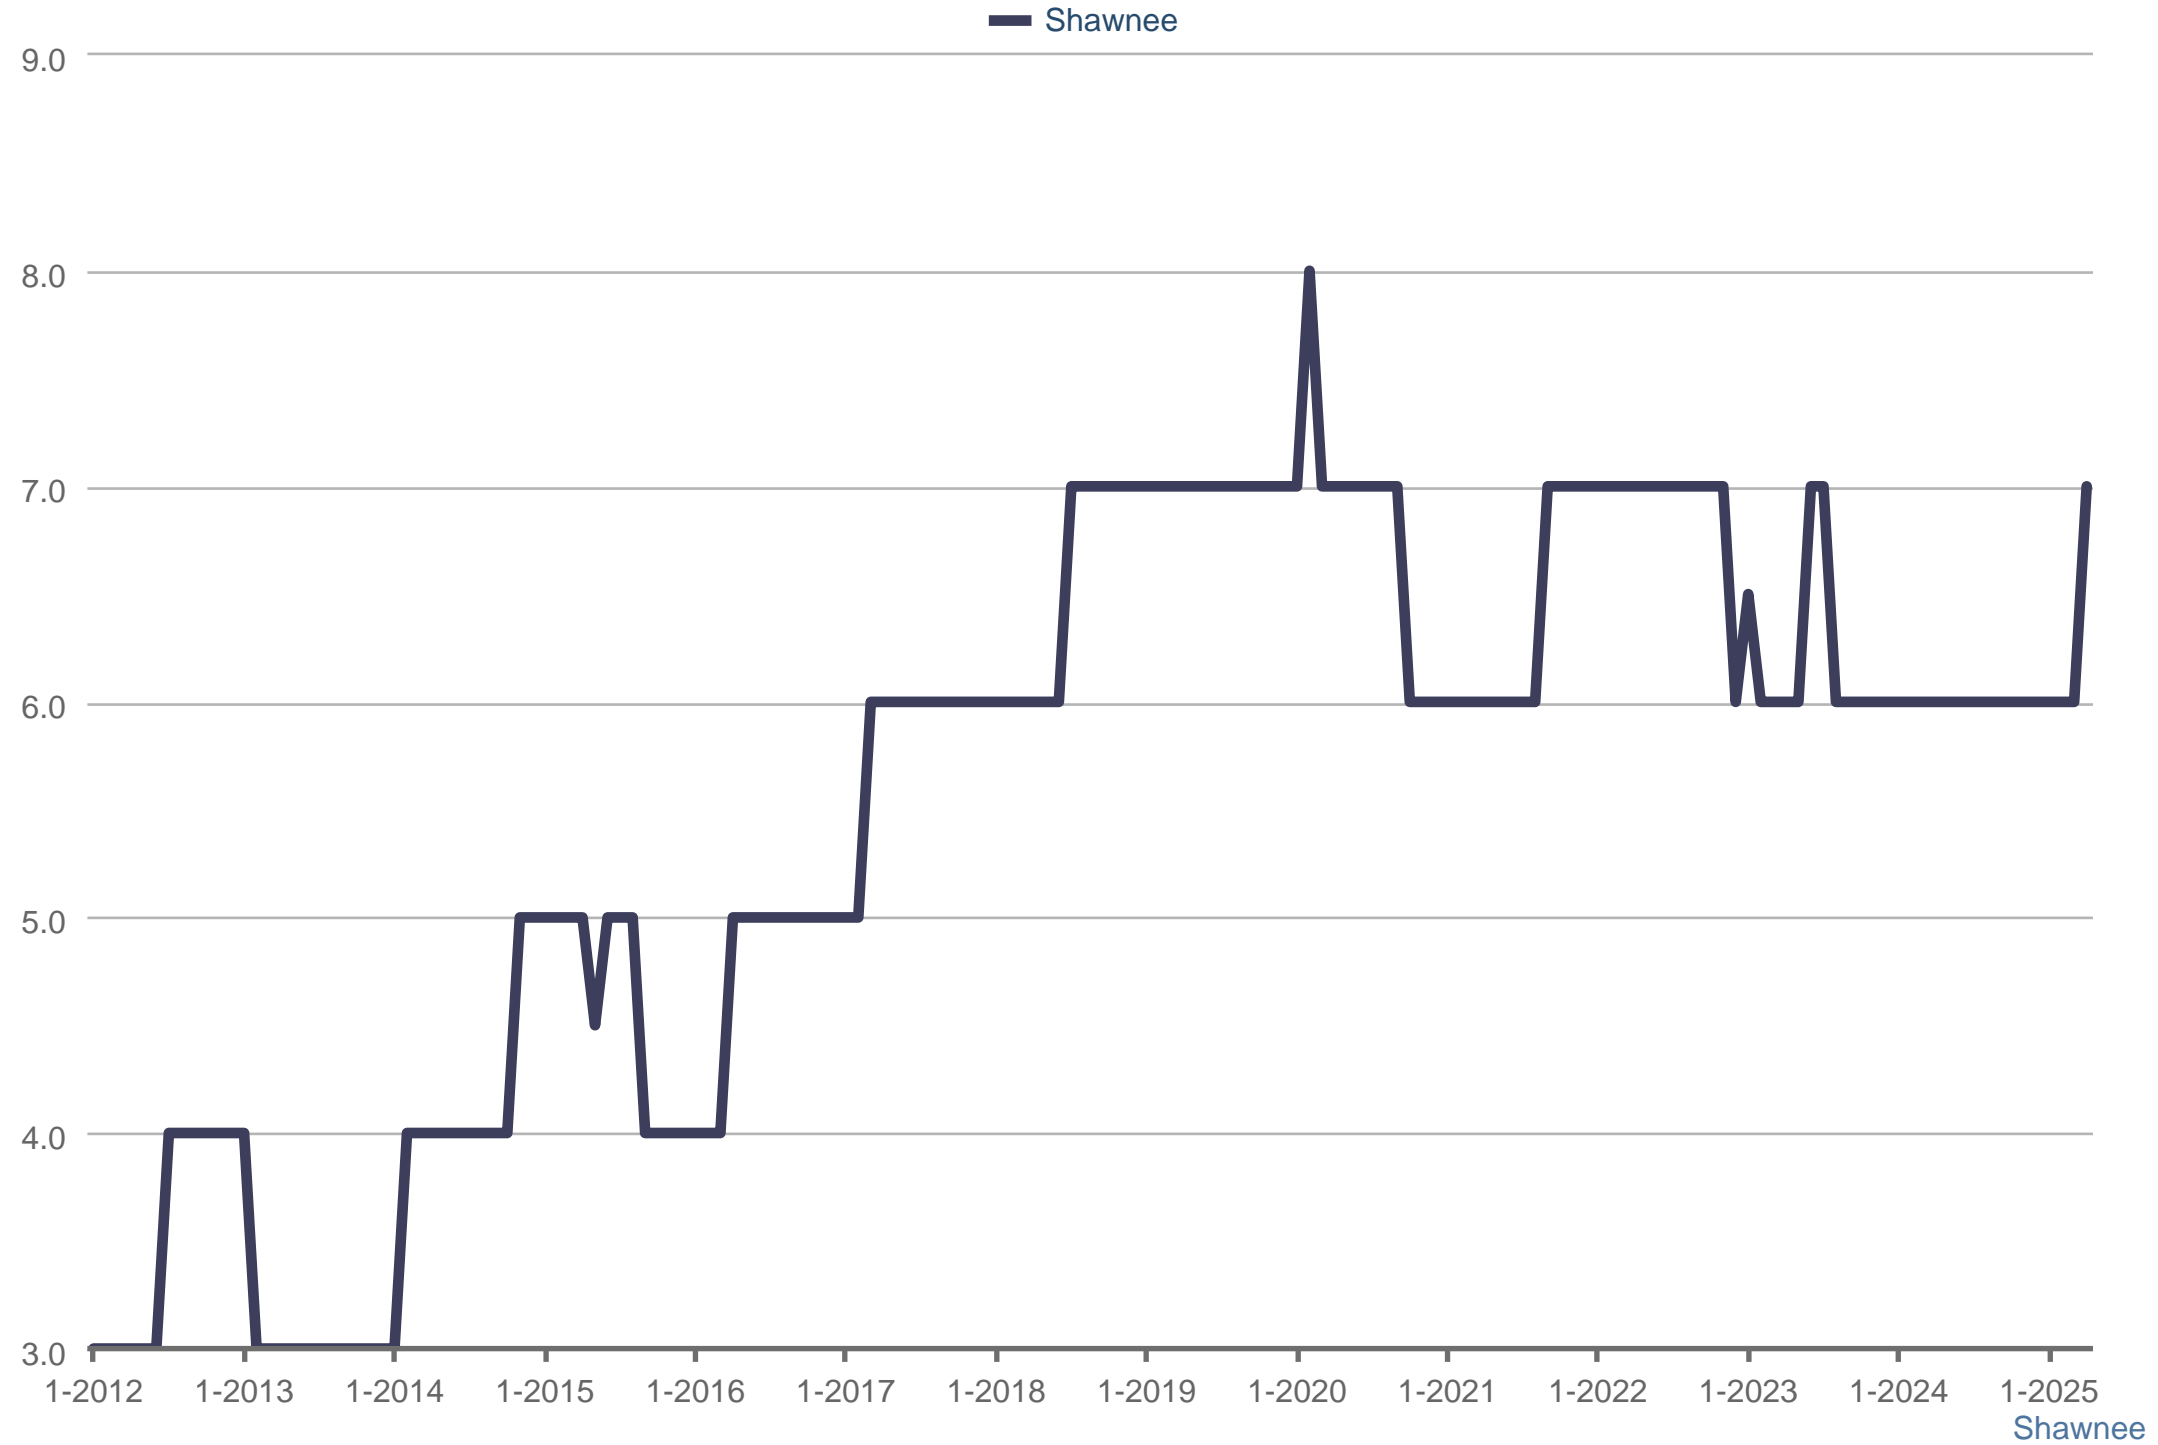

Steve Reese

ABR, CRS, e-PRO, GRI, SRS - NextHome Central Real Estate

Office: 405-585-6580

Steve@SoldonShawnee.com

SoldonShawnee.com

Median Showings to Pending

Each data point is 12 months of activity. Data is from May 22, 2025.