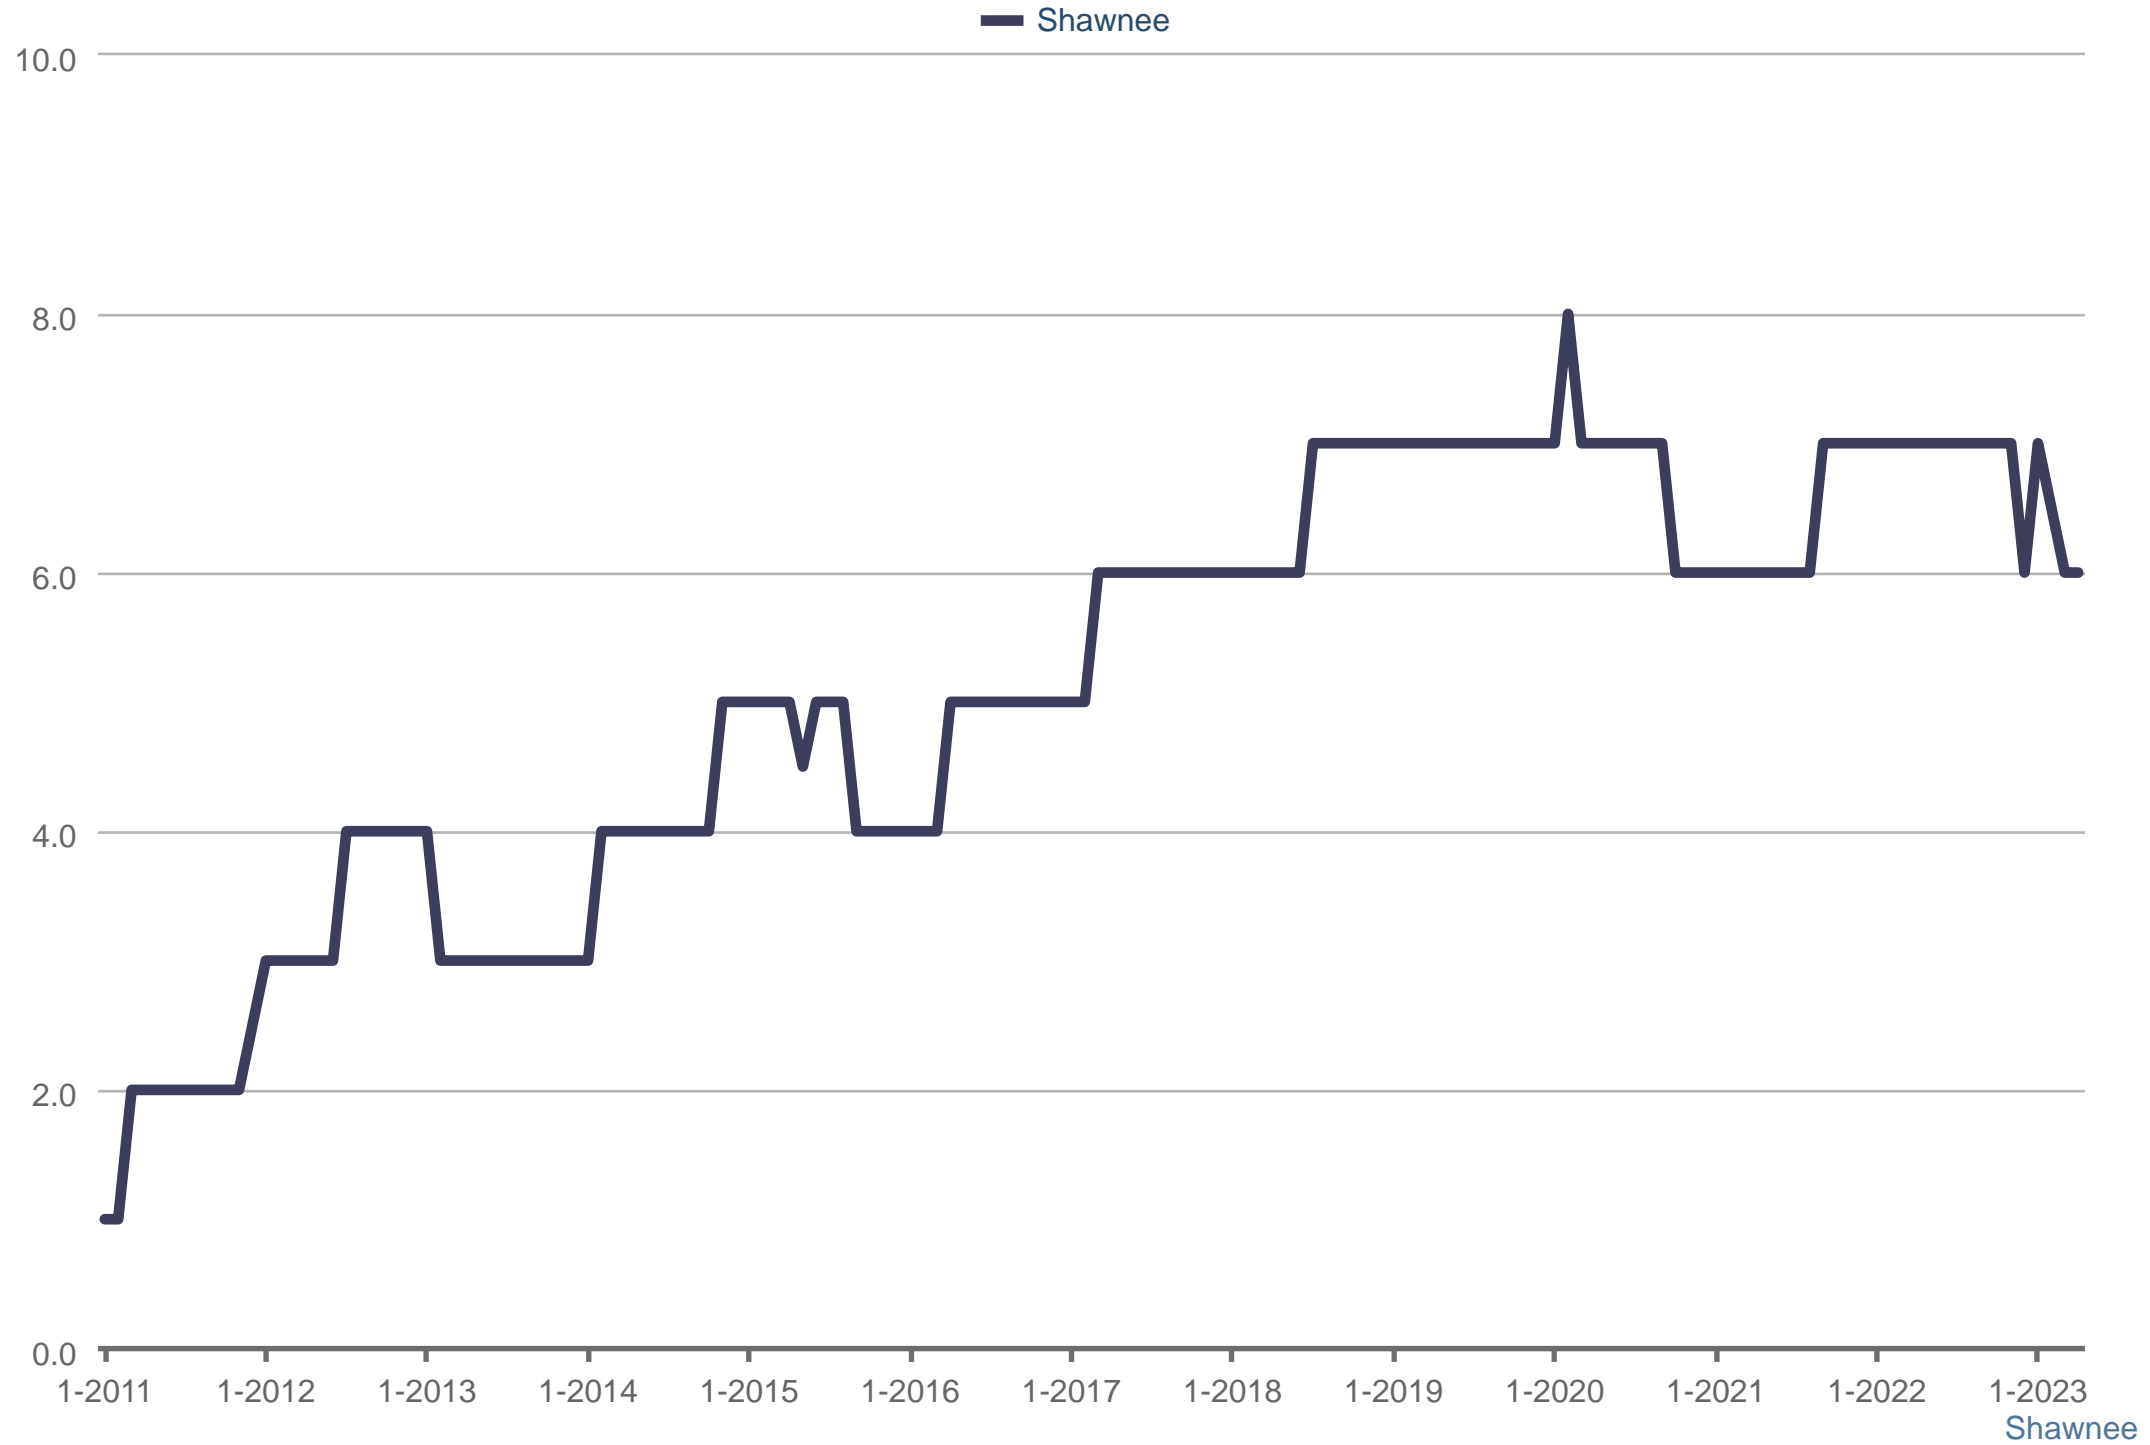

### Median Showings to Pending

Each data point is 12 months of activity. Data is from May 29, 2023.

All data from MLSOK. InfoSparks © 2023 ShowingTime.