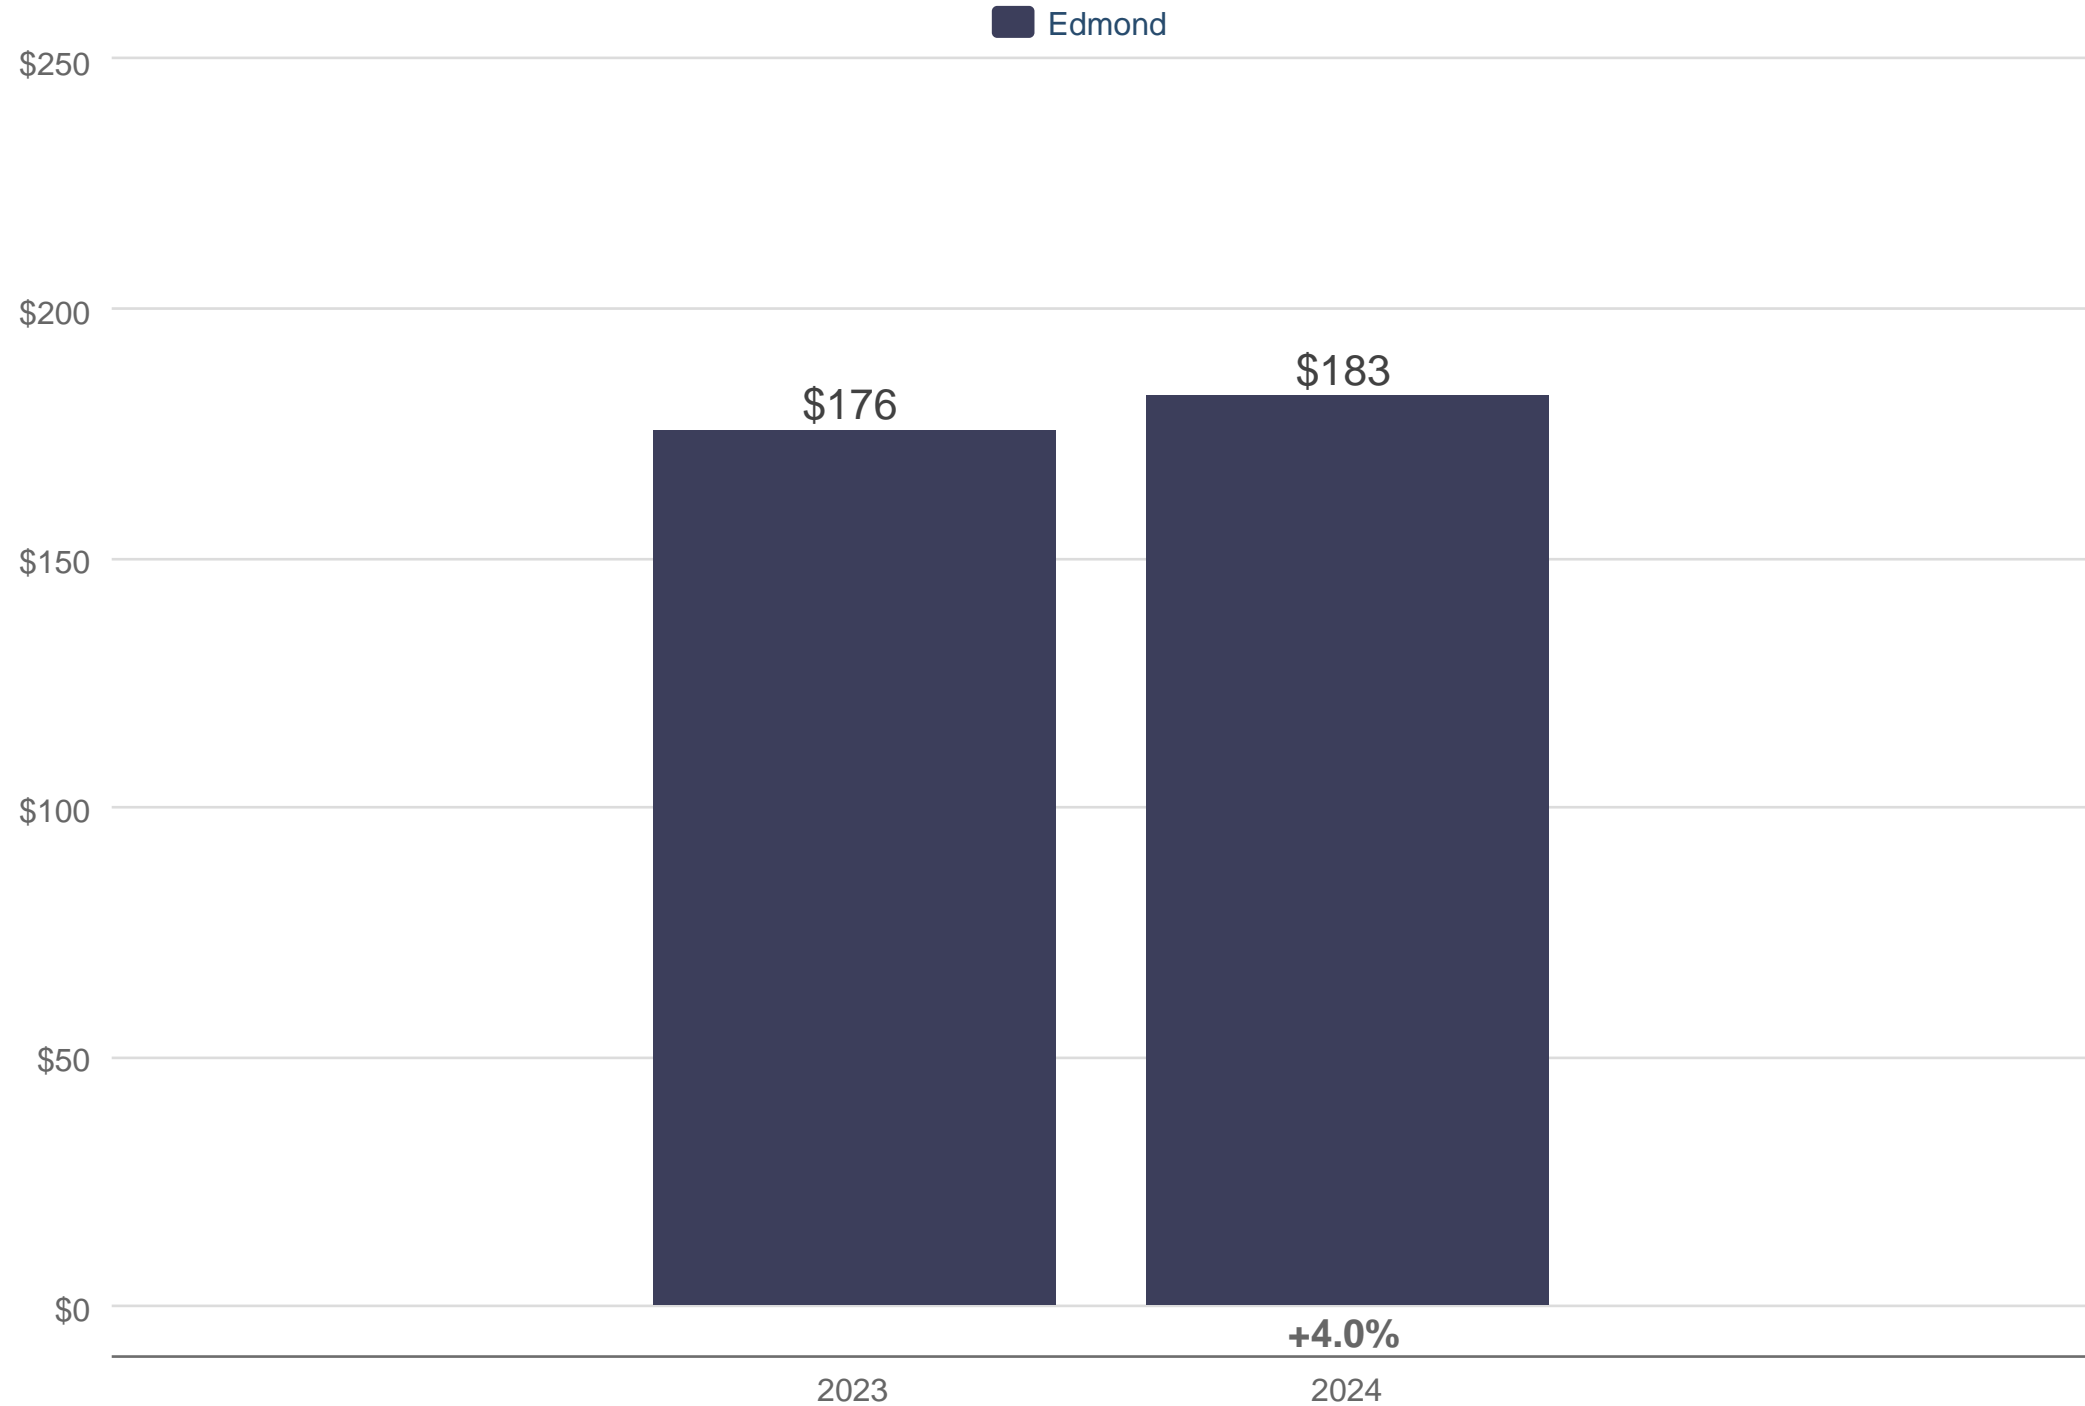

November Average Price Per Square Foot

Edmond

Each data point is one month of activity. Data is from December 14, 2024.

All data from MLSOK. InfoSparks © 2024 ShowingTime Plus, LLC.