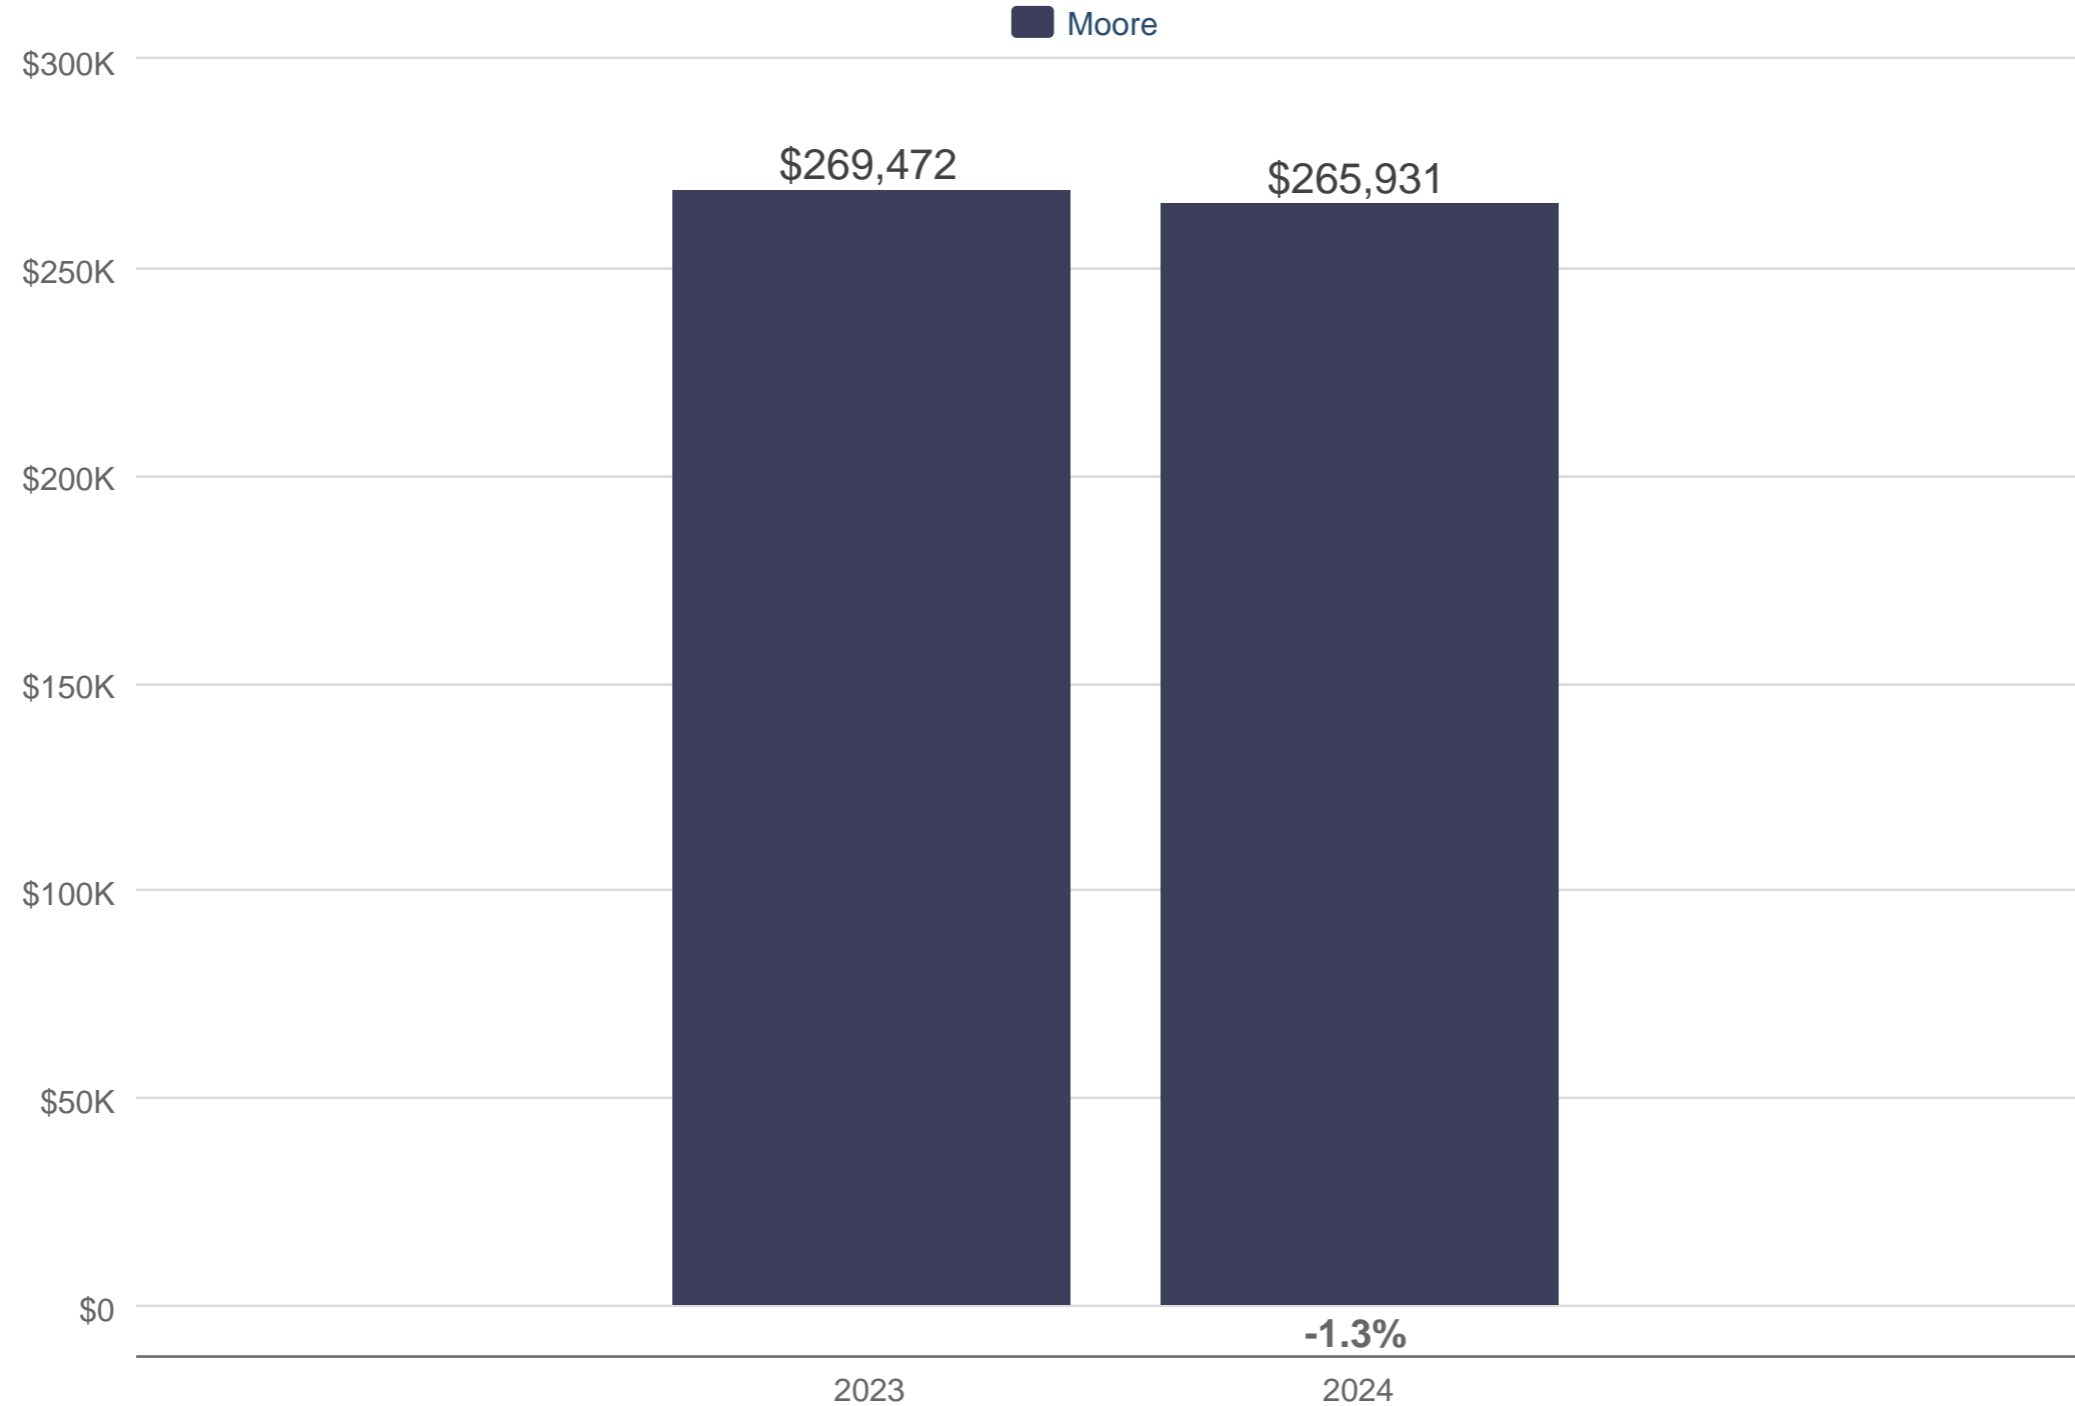

December Average Sales Price

Moore

Each data point is one month of activity. Data is from January 11, 2025.