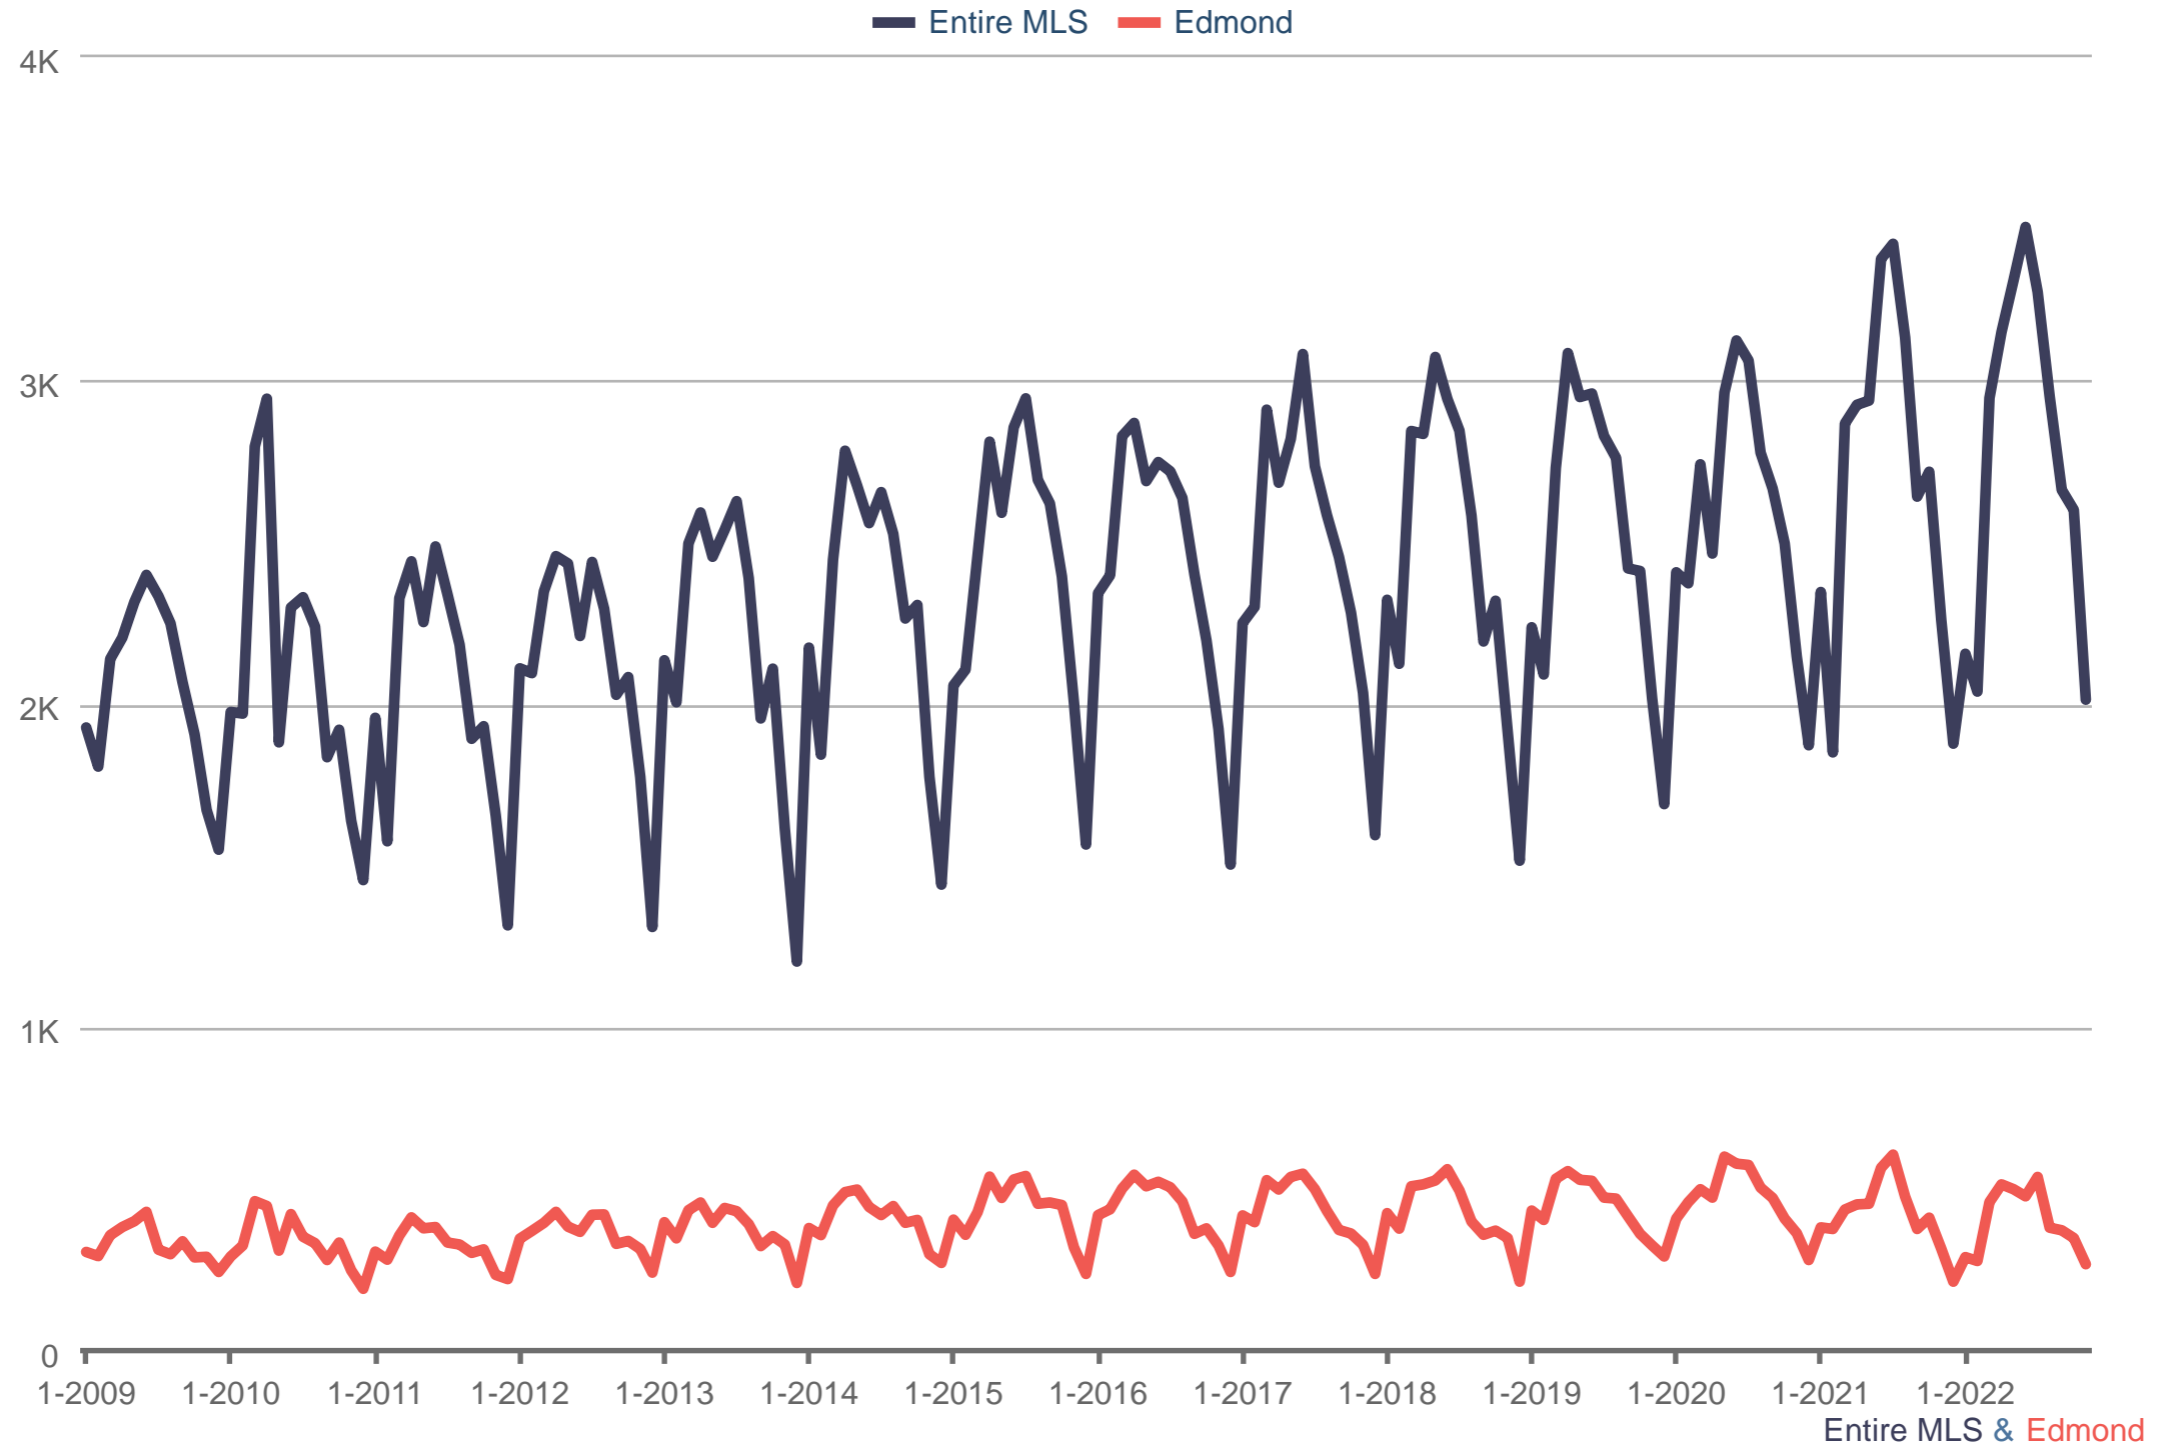

New Listings

Each data point is one month of activity. Data is from December 1, 2022.