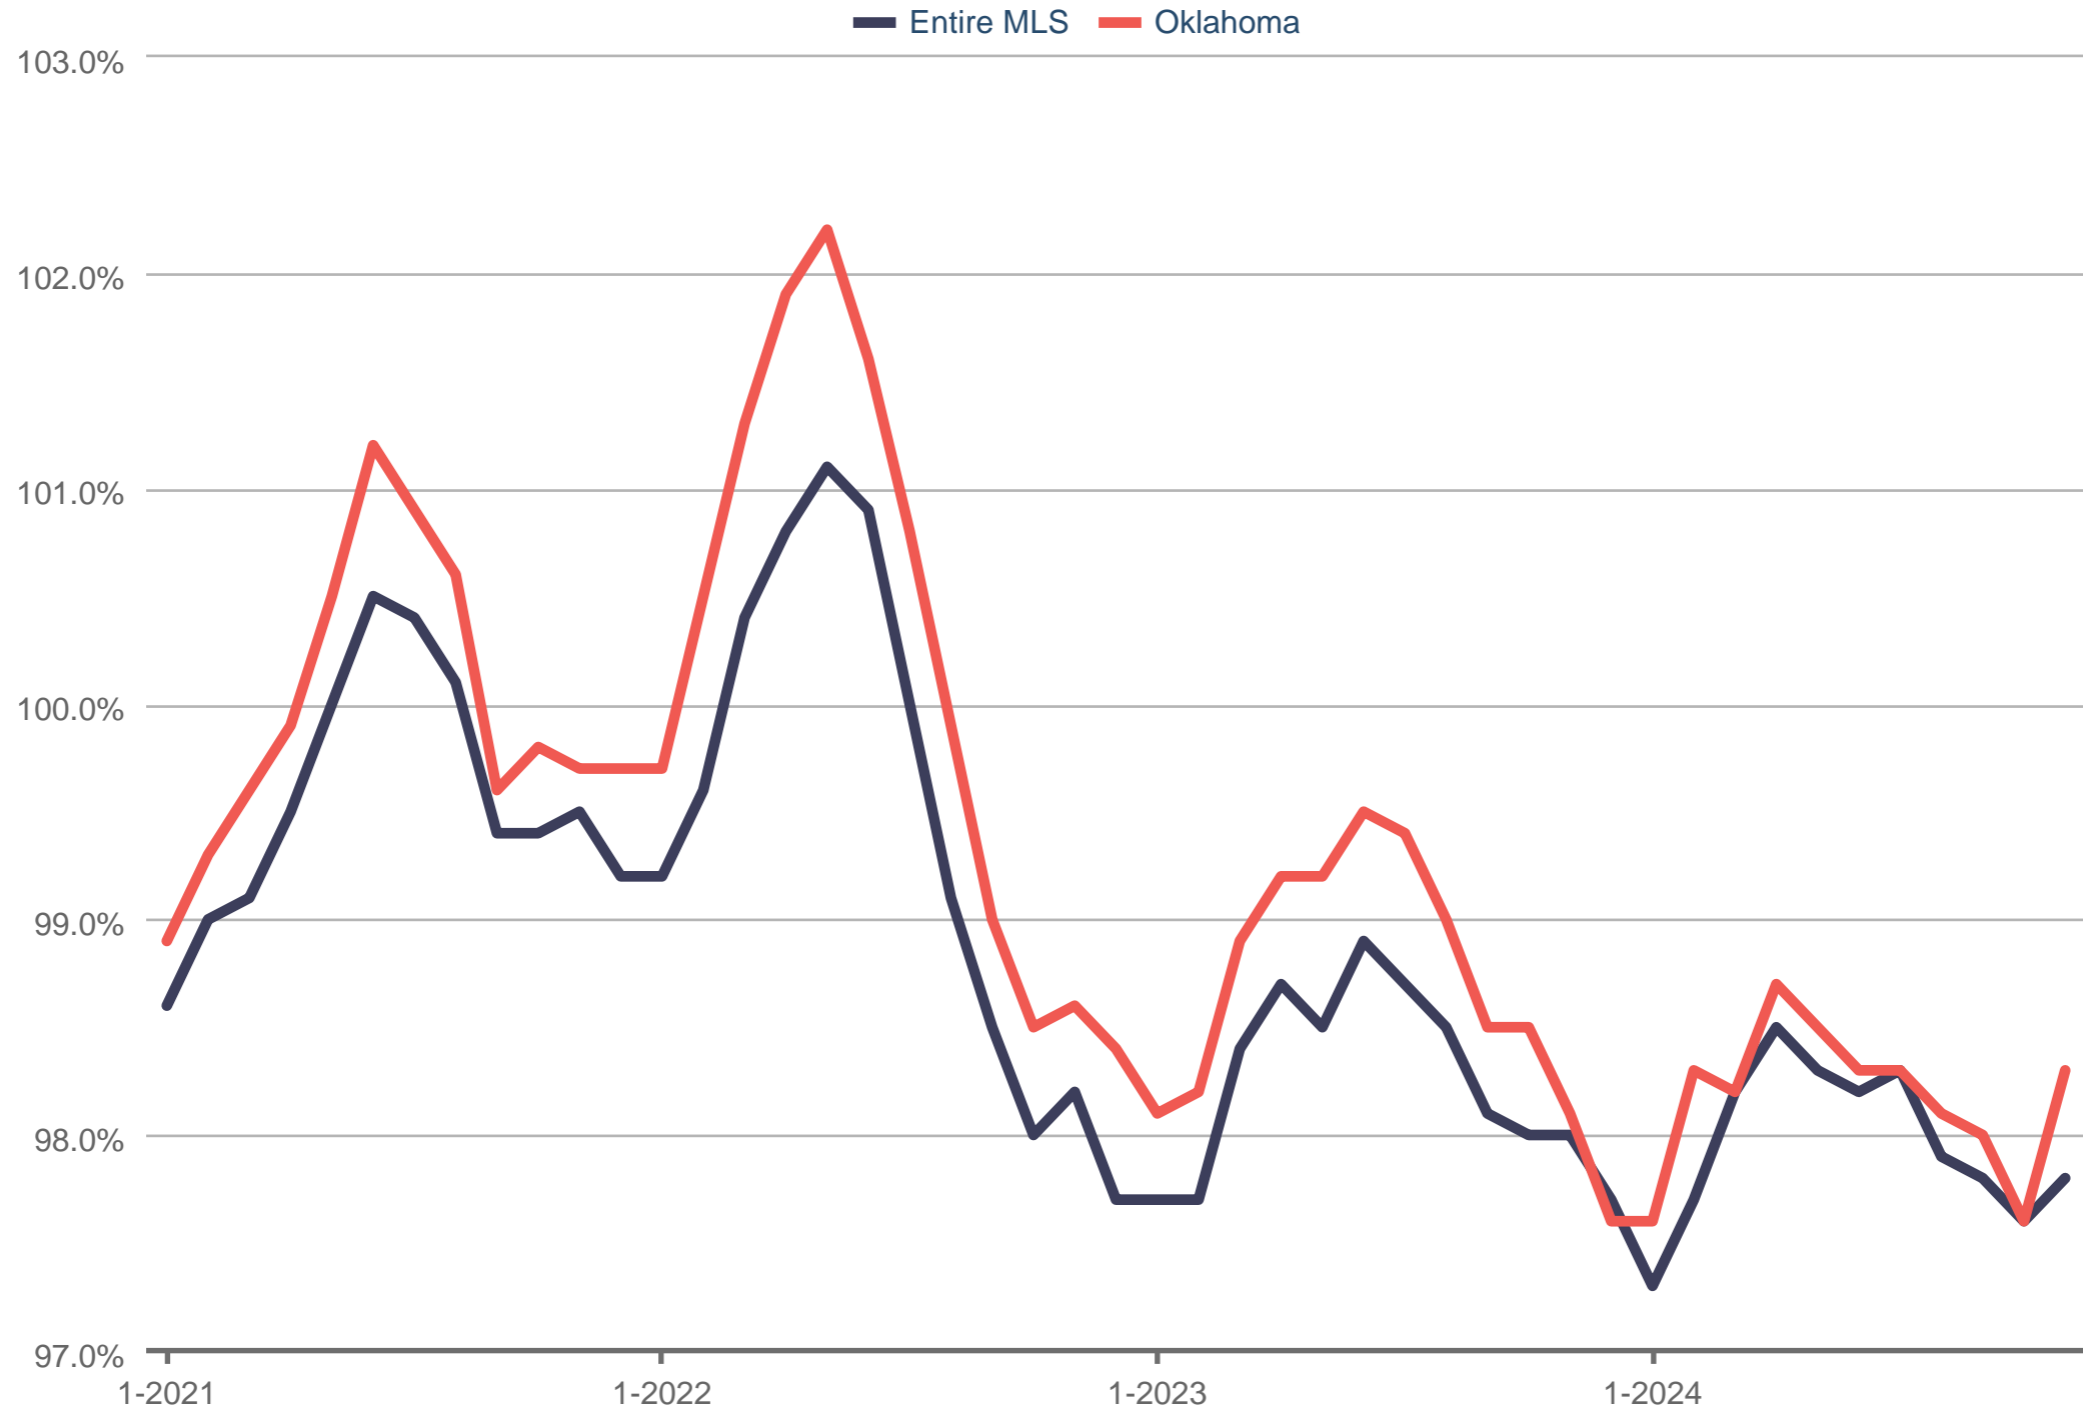

Average Percent of Last List Price

Entire MLS & Oklahoma

Each data point is one month of activity. Data is from December 24, 2024.

All data from MLSOK. InfoSparks © 2024 ShowingTime Plus, LLC.