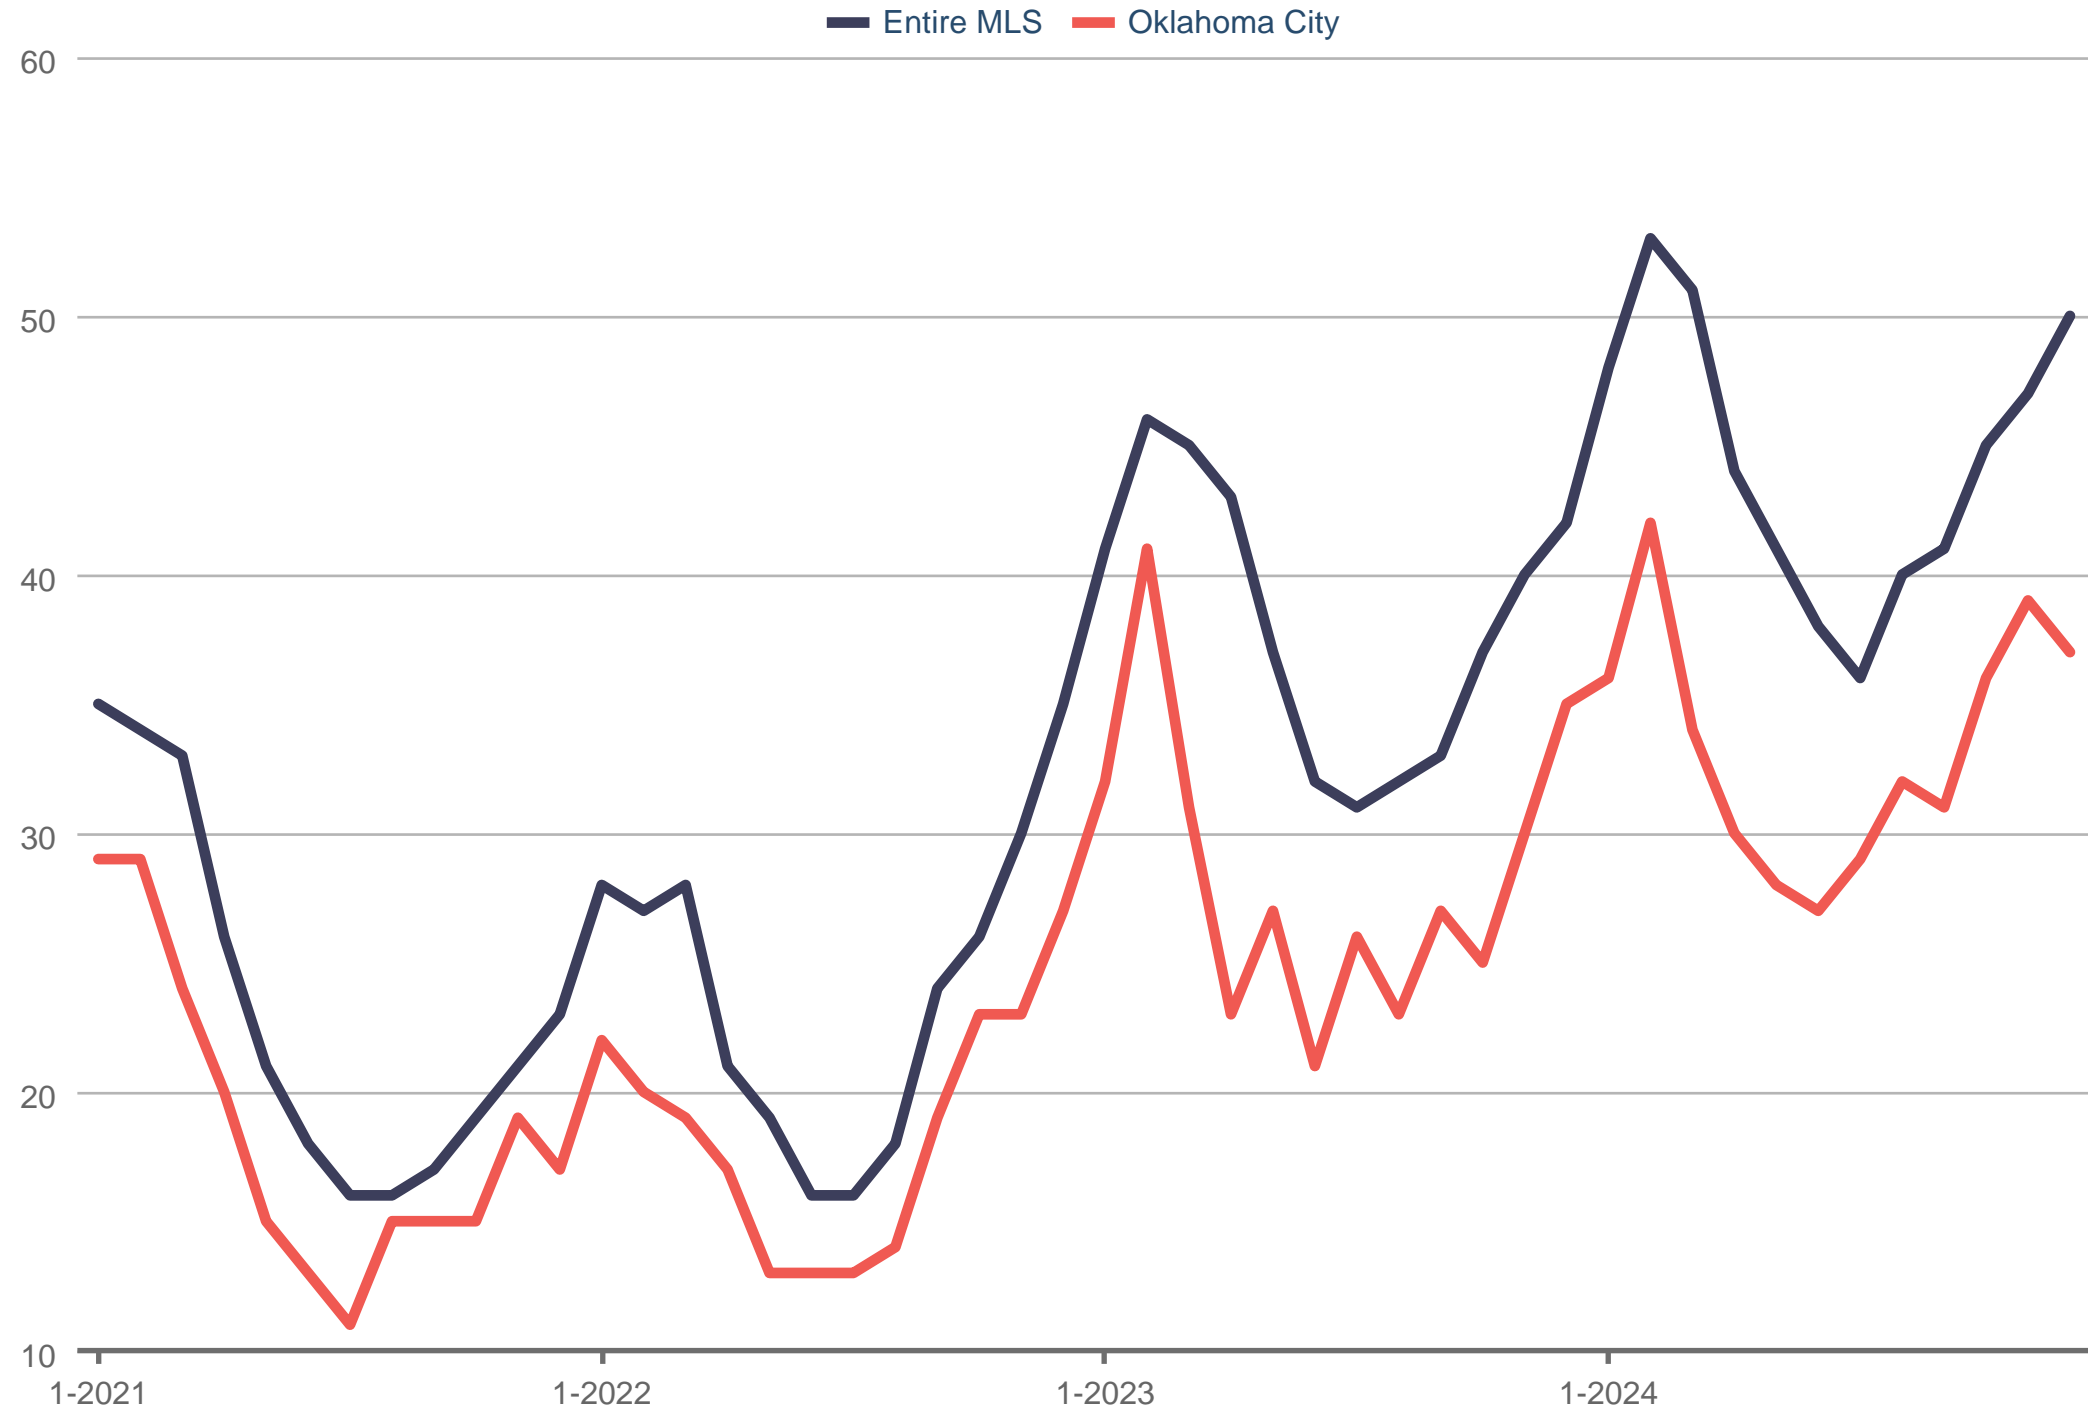

Average Days on Market

Entire MLS & Oklahoma City

Each data point is one month of activity. Data is from January 11, 2025.