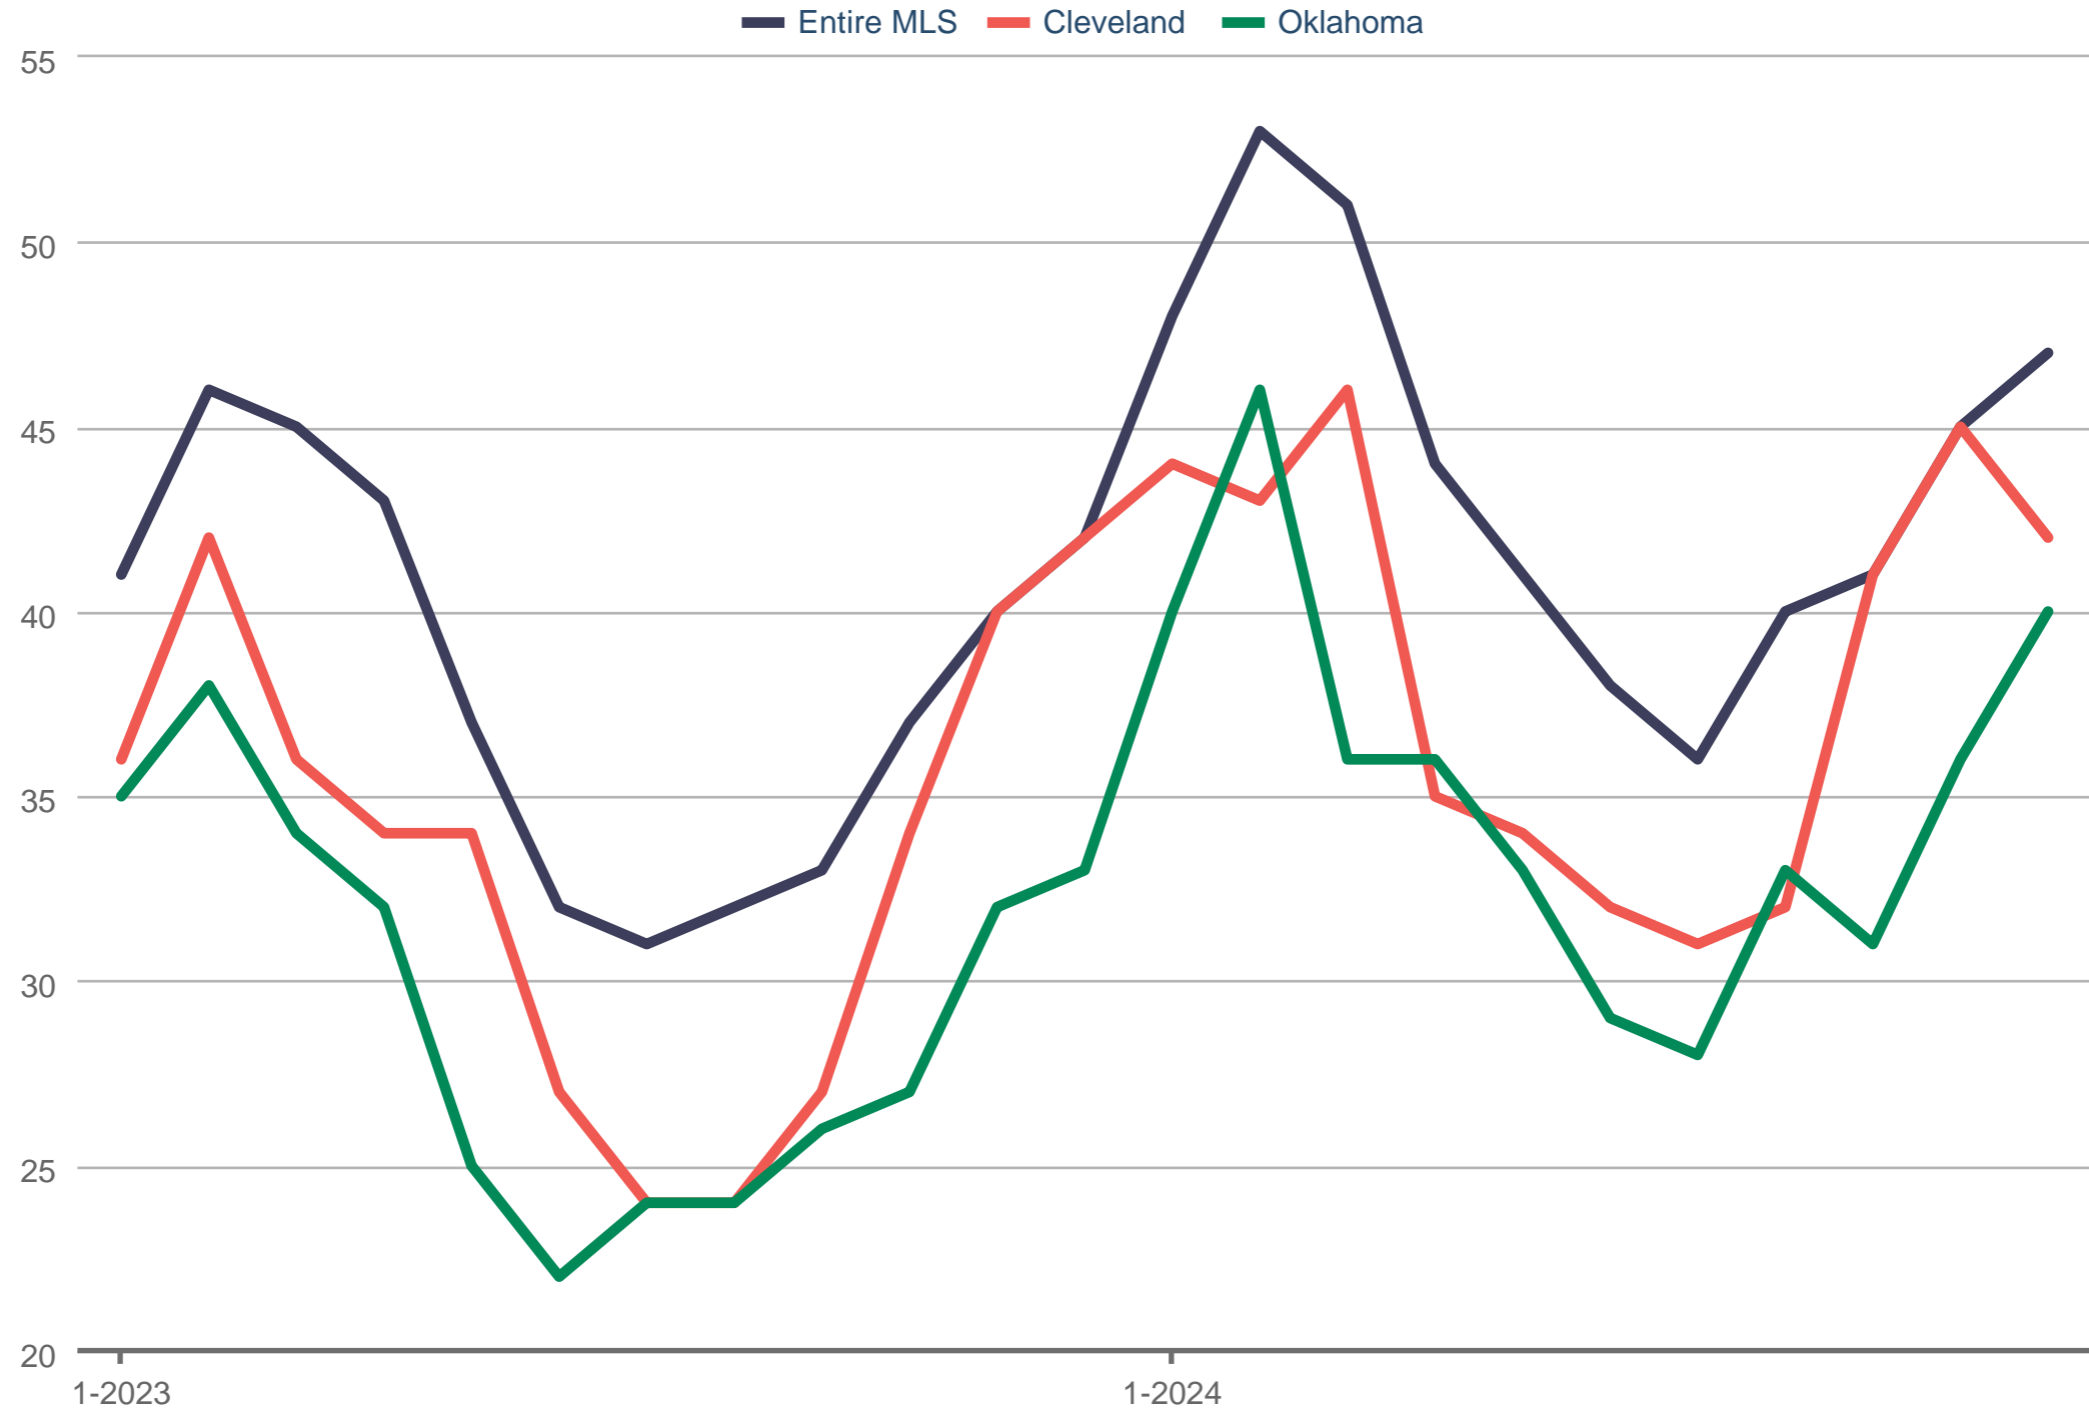

Average Days on Market

Entire MLS & Cleveland & Oklahoma

Each data point is one month of activity. Data is from December 19, 2024.

All data from MLSOK. InfoSparks © 2024 ShowingTime Plus, LLC.