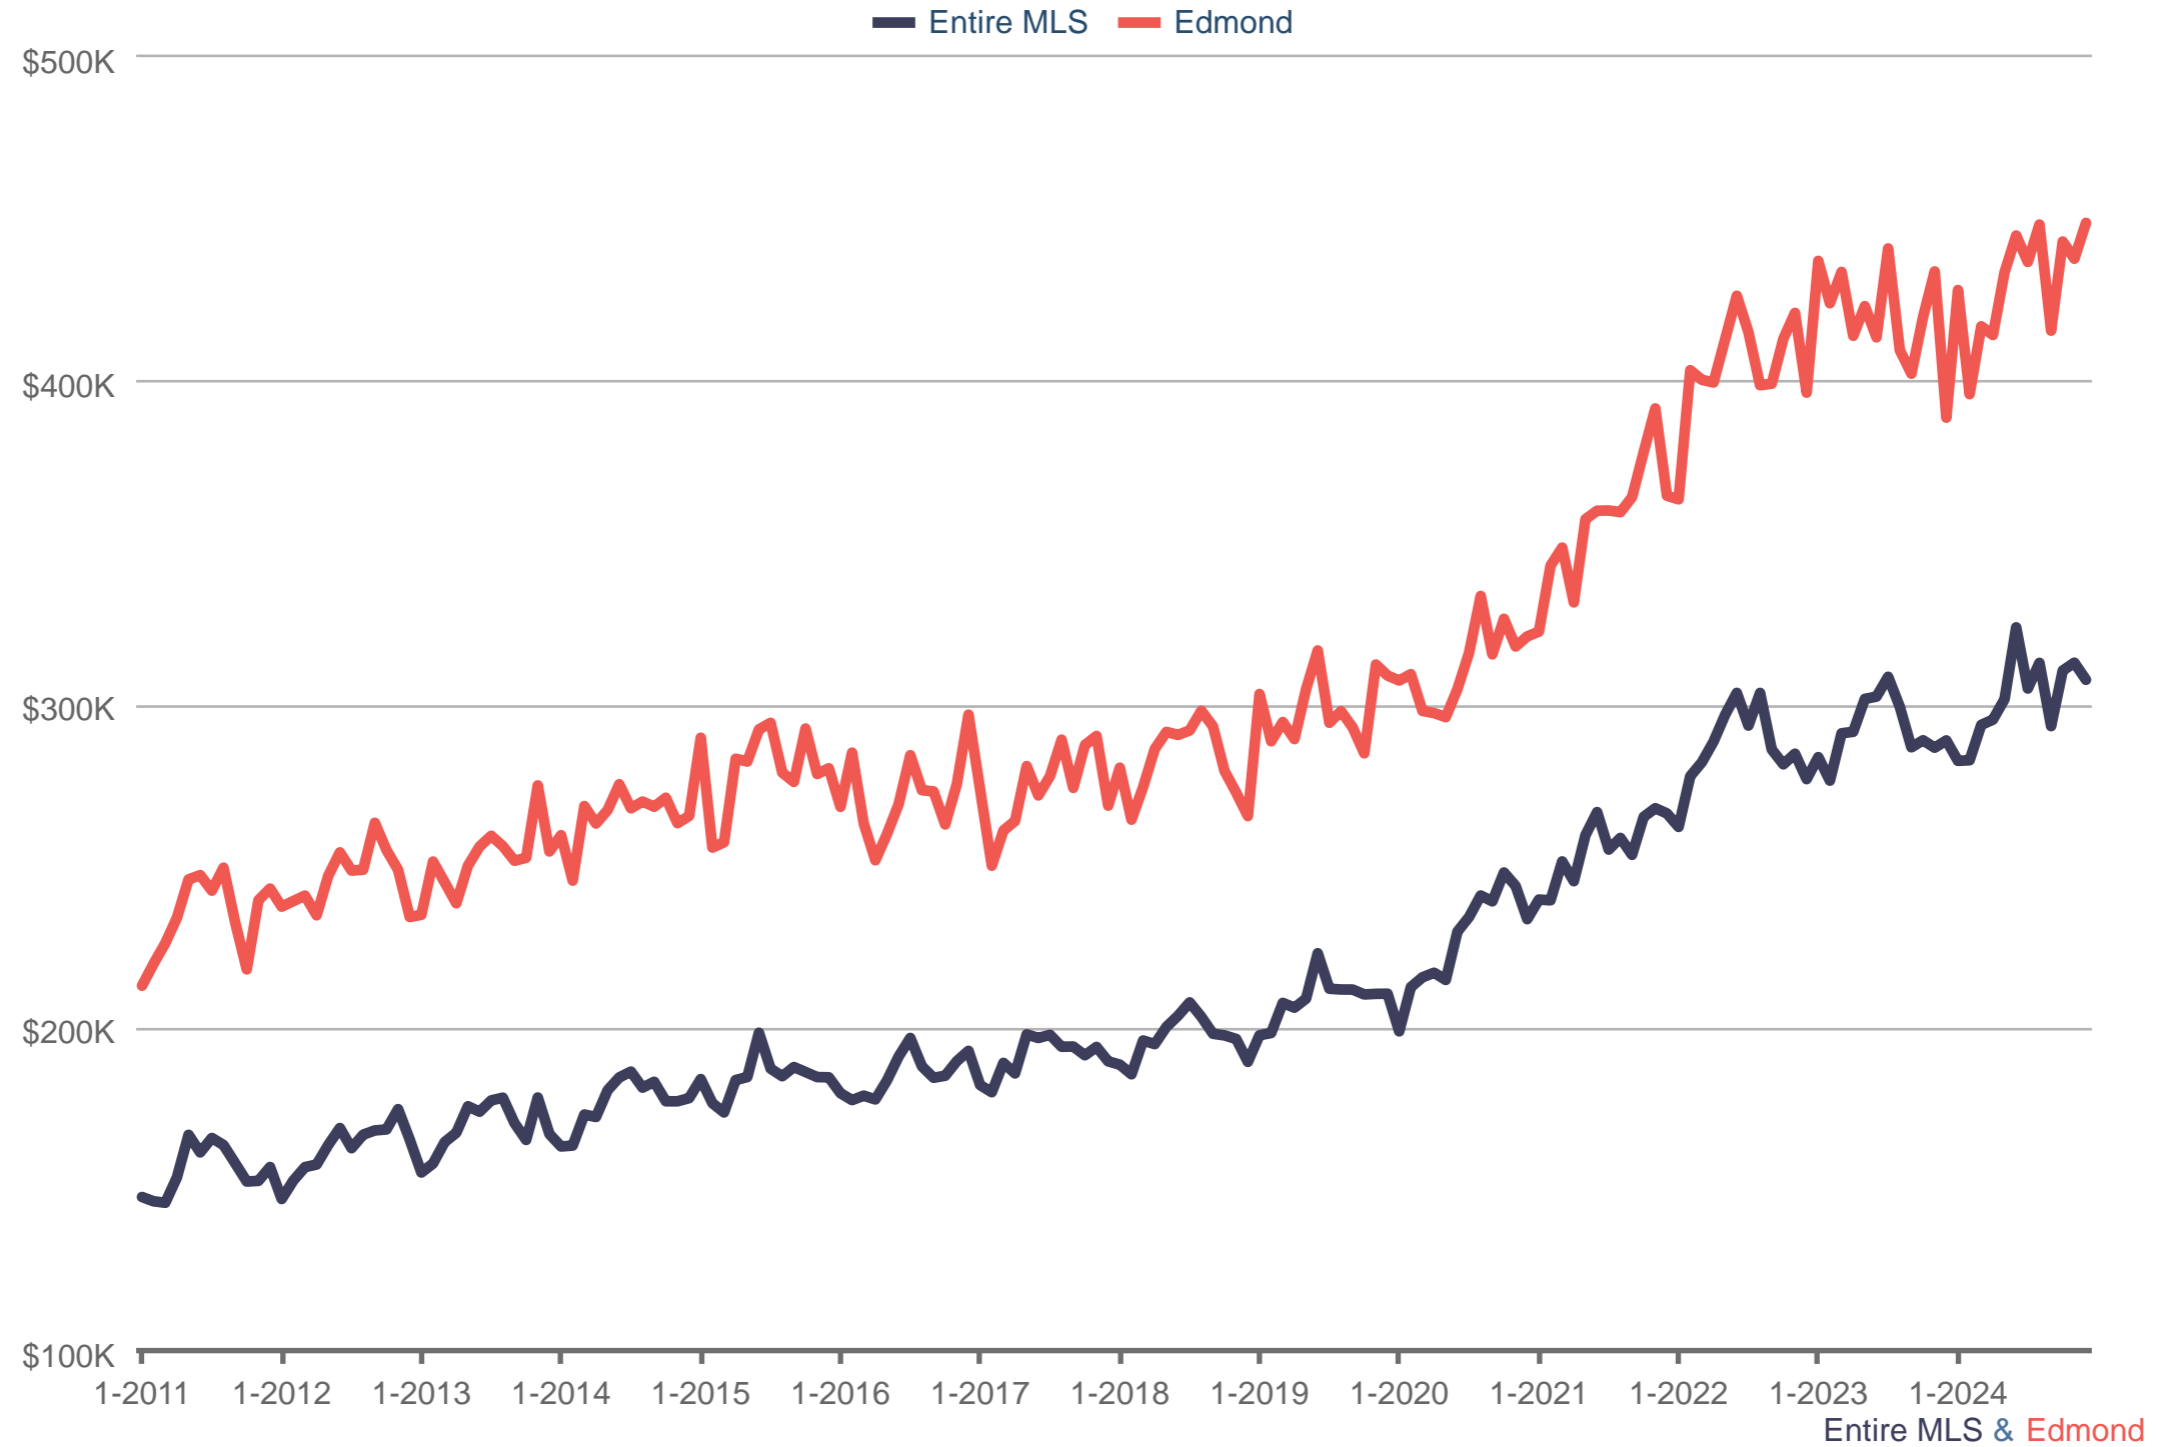

### Average Sales Price

Each data point is one month of activity. Data is from January 11, 2025.