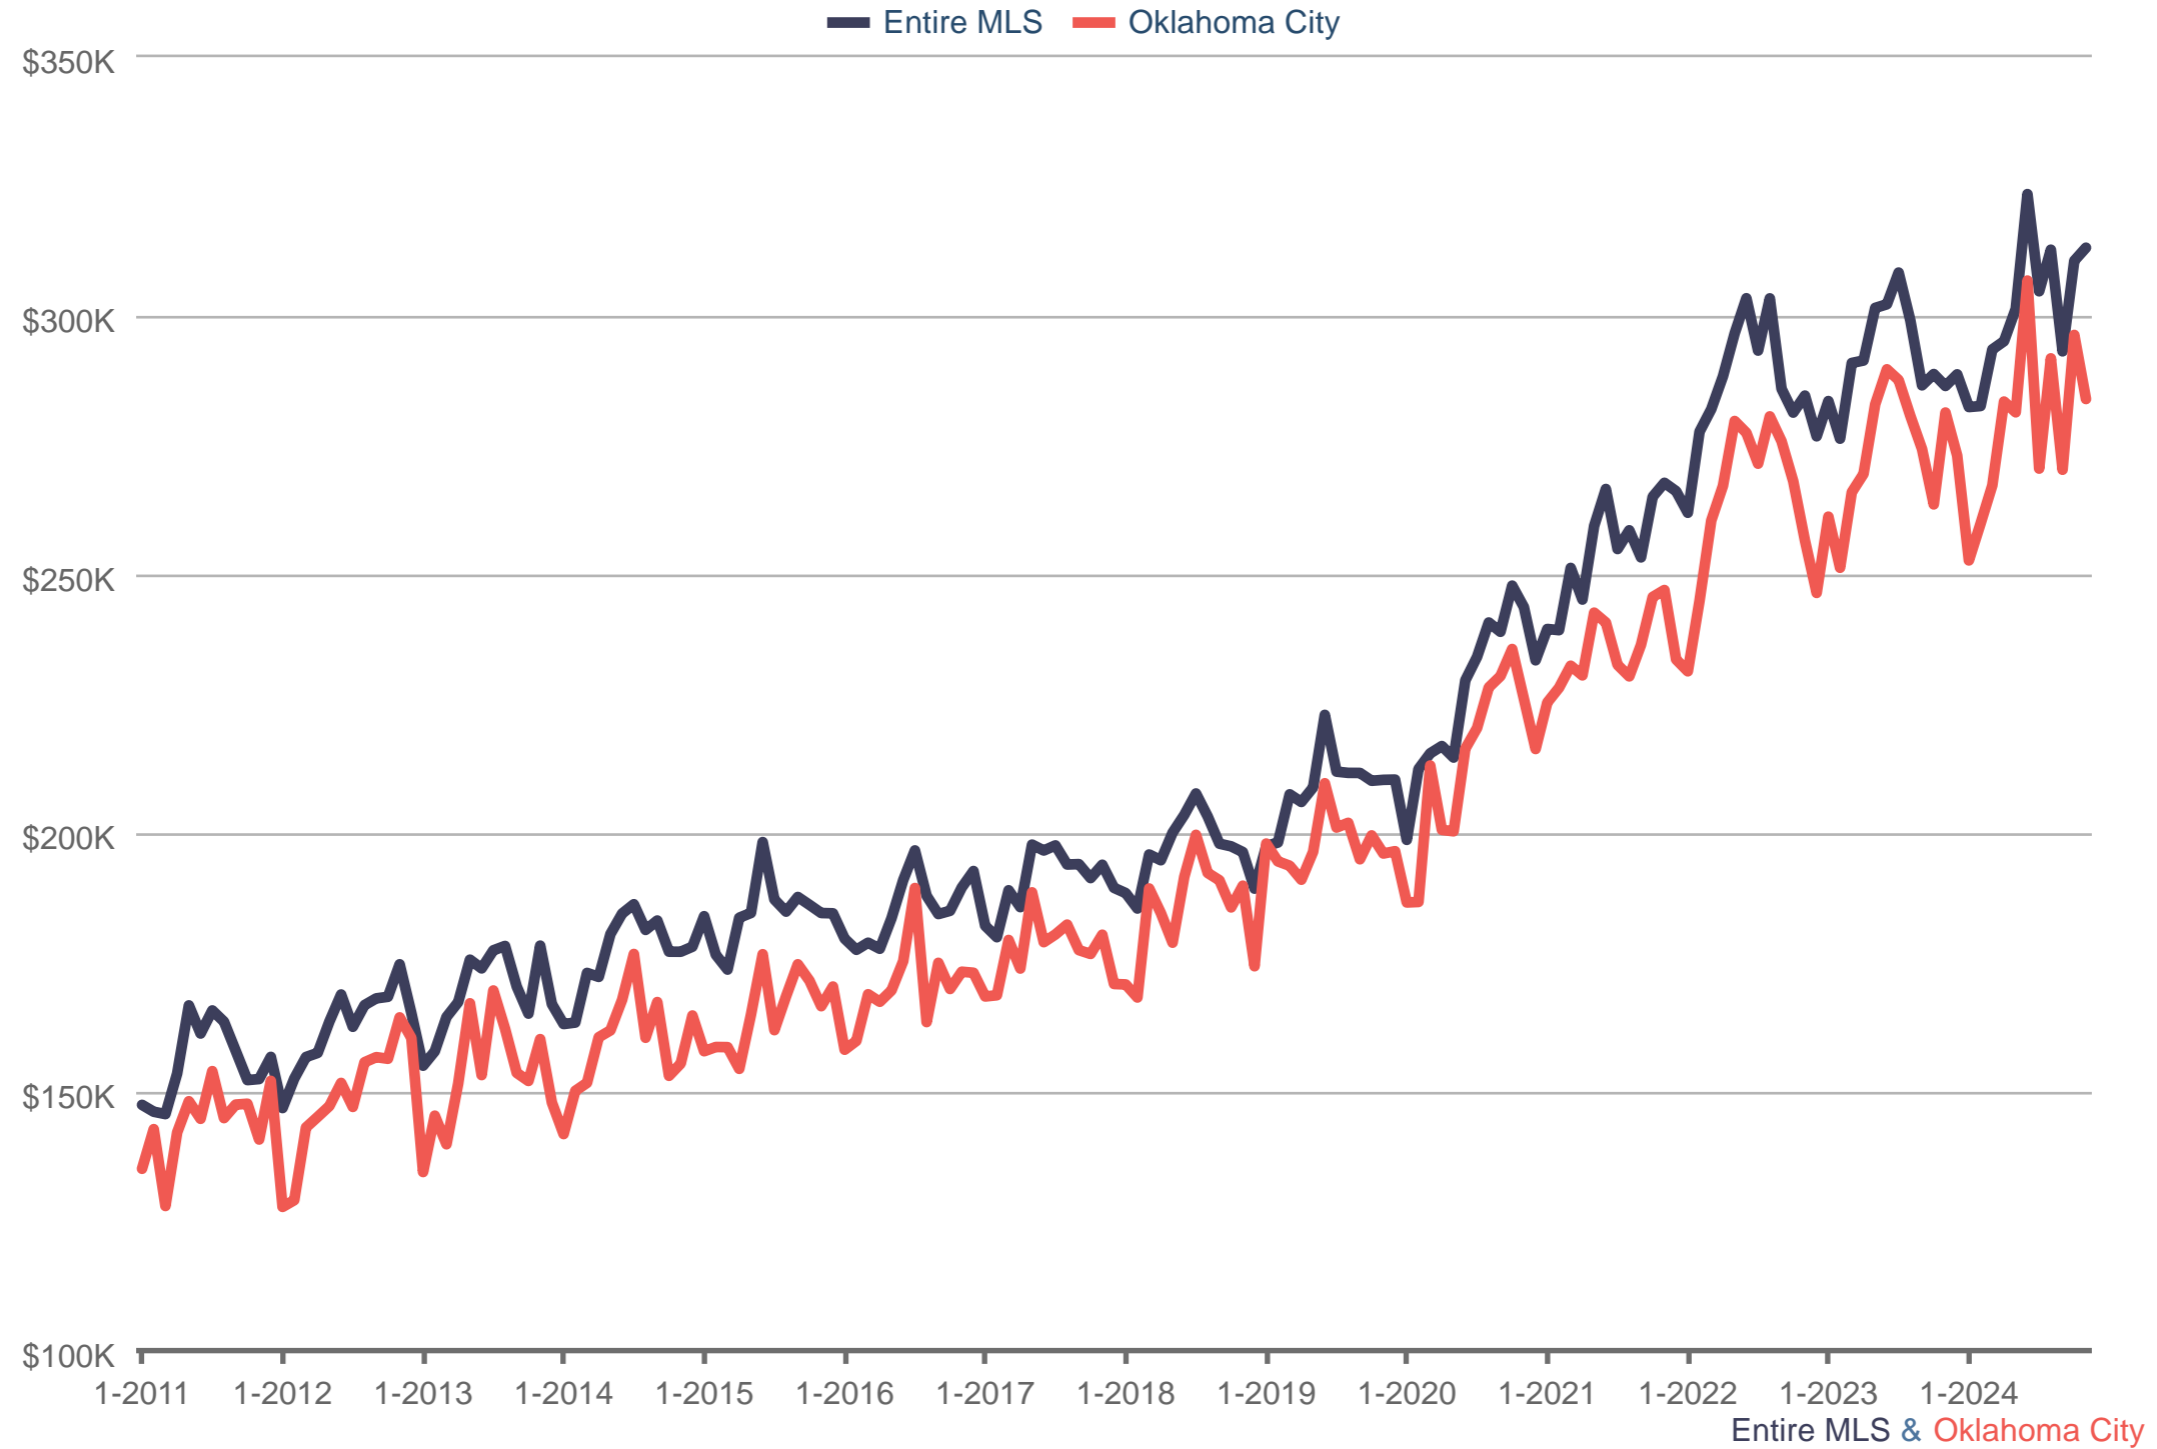

Average Sales Price

Each data point is one month of activity. Data is from December 24, 2024.